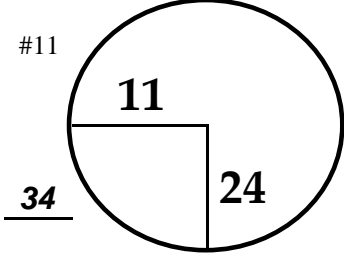

ROUND

DAY

DATE

TOURNAMENT

COURSE

For rules assistance call 864-316-1067