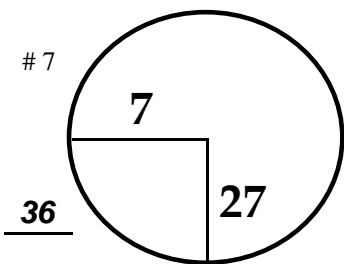

ROUND

DAY

DATE

TOURNAMENT

COURSE

For rules assistance call 864-316-1067