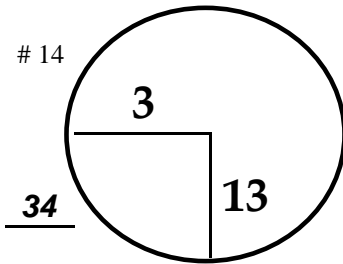

ROUND

DAY

DATE

TOURNAMENT

COURSE

For rules assistance call 864-316-1067