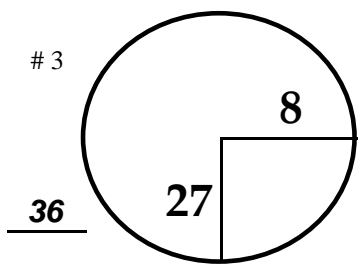

ROUND

DAY

DATE

TOURNAMENT

COURSE

For rules assistance call 864-316-1067