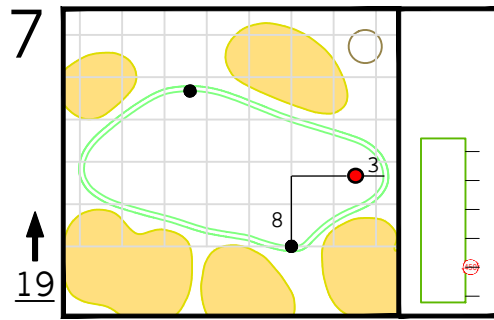

Round 1 Hole Locations

Thursday, 04/07/22

Green diagram grids represent 5 square yards. / Black dots represent green front and back. / Each tee tick mark represents 5 yards.