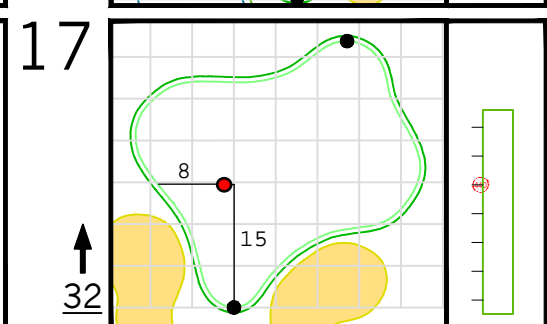

Round 1 Hole Locations

Thursday, 04/07/22

Green diagram grids represent 5 square yards. / Black dots represent green front and back. / Each tee tick mark represents 5 yards.