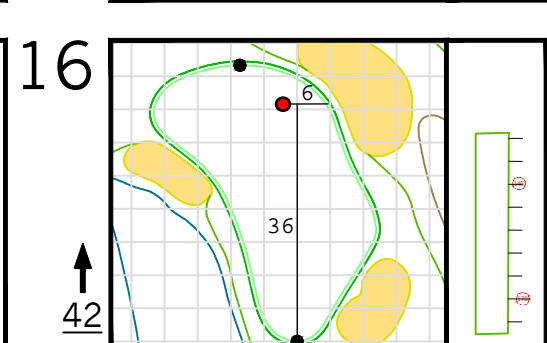

Round 1 Hole Locations

Thursday, 04/07/22

Green diagram grids represent 5 square yards. / Black dots represent green front and back. / Each tee tick mark represents 5 yards.