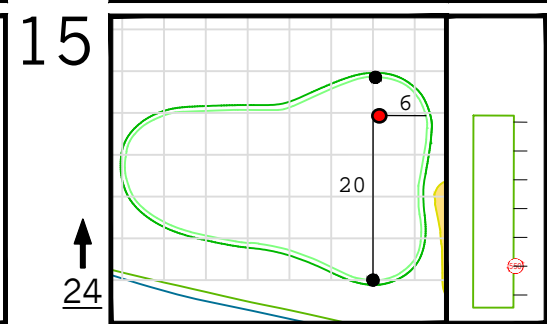

Round 1 Hole Locations

Thursday, 04/07/22

Green diagram grids represent 5 square yards. / Black dots represent green front and back. / Each tee tick mark represents 5 yards.