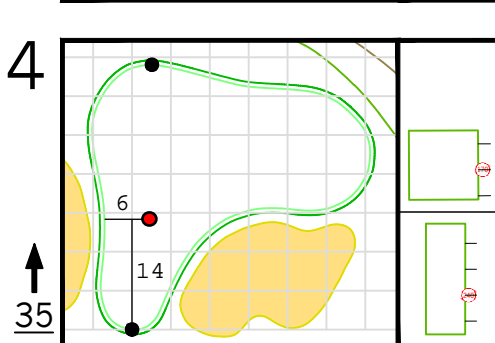

Round 1 Hole Locations

Thursday, 04/07/22

Green diagram grids represent 5 square yards. / Black dots represent green front and back. / Each tee tick mark represents 5 yards.