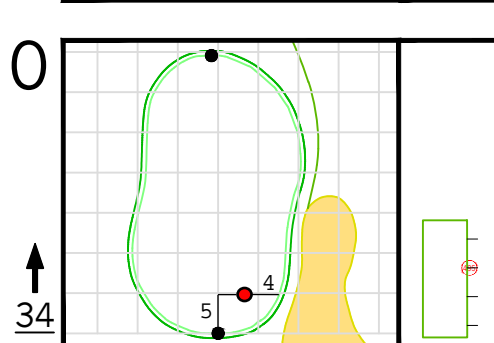

Round 1 Hole Locations

Thursday, 04/07/22

Green diagram grids represent 5 square yards. / Black dots represent green front and back. / Each tee tick mark represents 5 yards.