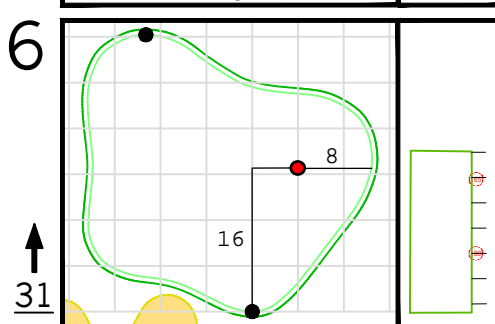

Round 1 Hole Locations

Thursday, 04/07/22

Green diagram grids represent 5 square yards. / Black dots represent green front and back. / Each tee tick mark represents 5 yards.