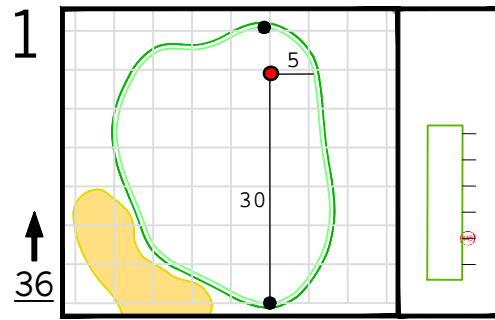

Round 1 Hole Locations

Thursday, 04/07/22

Green diagram grids represent 5 square yards. / Black dots represent green front and back. / Each tee tick mark represents 5 yards.