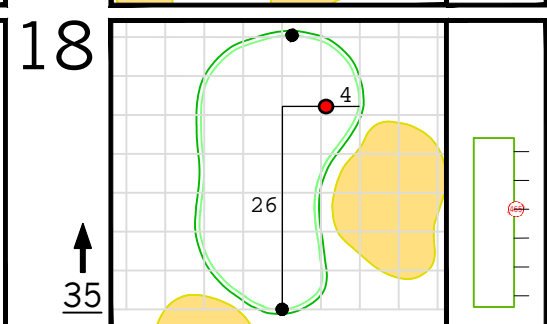

Round 1 Hole Locations

Thursday, 04/07/22

Green diagram grids represent 5 square yards. / Black dots represent green front and back. / Each tee tick mark represents 5 yards.