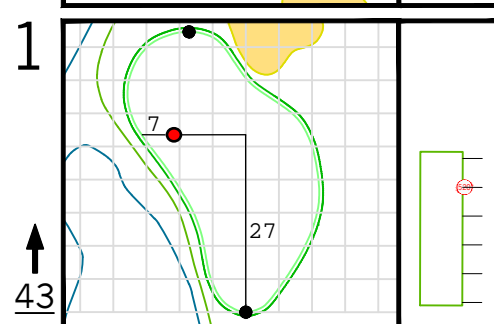

Round 1 Hole Locations

Thursday, 04/07/22

Green diagram grids represent 5 square yards. / Black dots represent green front and back. / Each tee tick mark represents 5 yards.