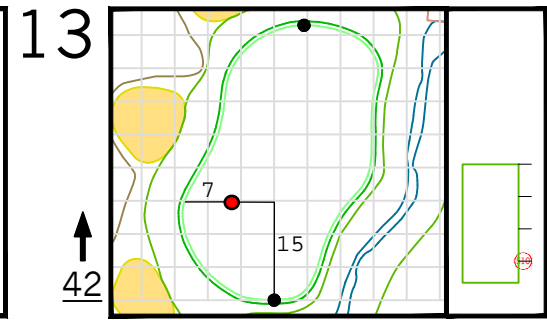

Round 1 Hole Locations

Thursday, 04/07/22

Green diagram grids represent 5 square yards. / Black dots represent green front and back. / Each tee tick mark represents 5 yards.