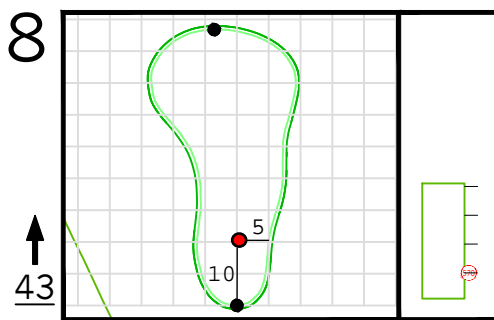

Round 1 Hole Locations

Thursday, 04/07/22

Green diagram grids represent 5 square yards. / Black dots represent green front and back. / Each tee tick mark represents 5 yards.