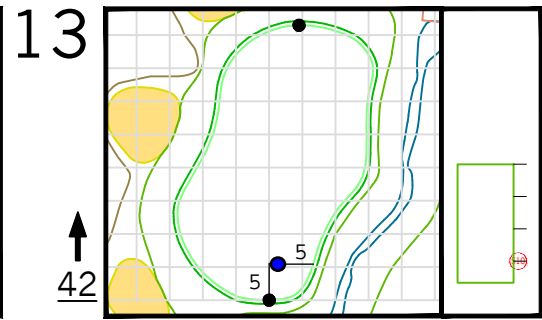

Round 3 Hole Locations

Saturday, 04/09/22

Green diagram grids represent 5 square yards. / Black dots represent green front and back. / Each tee tick mark represents 5 yards.