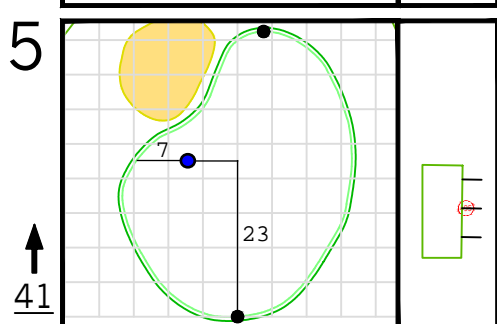

Round 3 Hole Locations

Saturday, 04/09/22

Green diagram grids represent 5 square yards. / Black dots represent green front and back. / Each tee tick mark represents 5 yards.