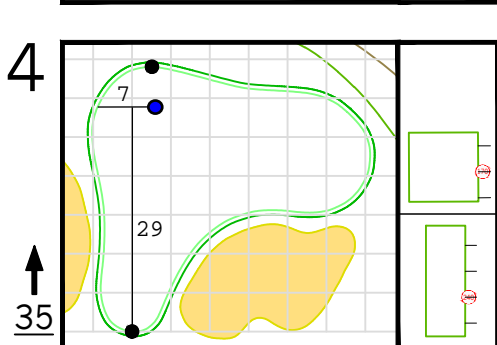

Round 3 Hole Locations

Saturday, 04/09/22

Green diagram grids represent 5 square yards. / Black dots represent green front and back. / Each tee tick mark represents 5 yards.