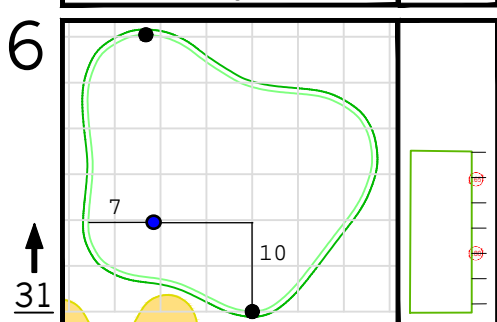

Round 3 Hole Locations

Saturday, 04/09/22

Green diagram grids represent 5 square yards. / Black dots represent green front and back. / Each tee tick mark represents 5 yards.