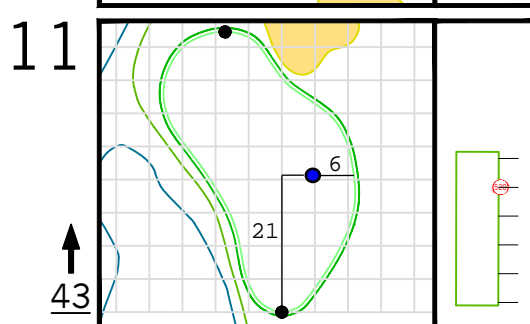

Round 3 Hole Locations

Saturday, 04/09/22

Green diagram grids represent 5 square yards. / Black dots represent green front and back. / Each tee tick mark represents 5 yards.