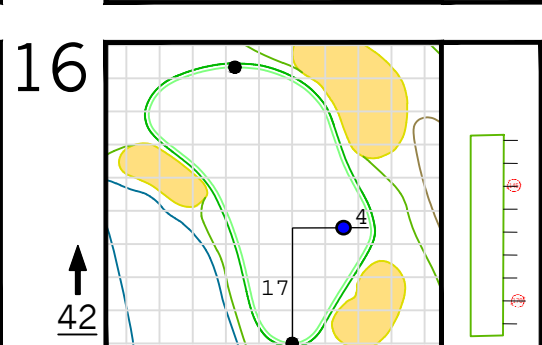

Round 3 Hole Locations

Saturday, 04/09/22

Green diagram grids represent 5 square yards. / Black dots represent green front and back. / Each tee tick mark represents 5 yards.