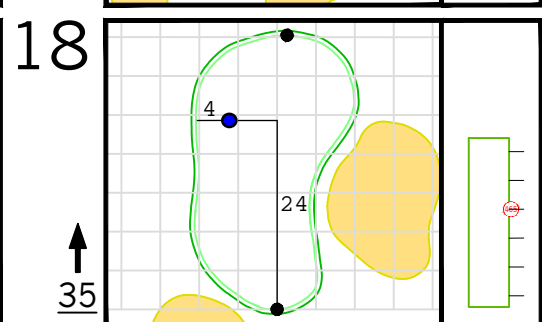

Round 3 Hole Locations

Saturday, 04/09/22

Green diagram grids represent 5 square yards. / Black dots represent green front and back. / Each tee tick mark represents 5 yards.