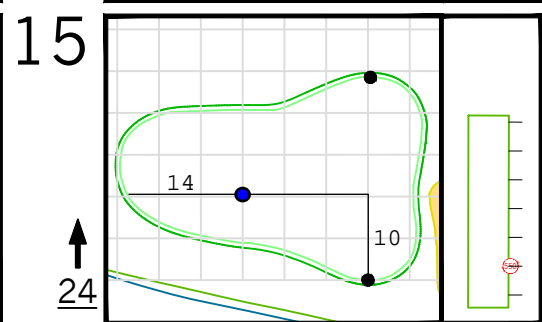

Round 3 Hole Locations

Saturday, 04/09/22

Green diagram grids represent 5 square yards. / Black dots represent green front and back. / Each tee tick mark represents 5 yards.