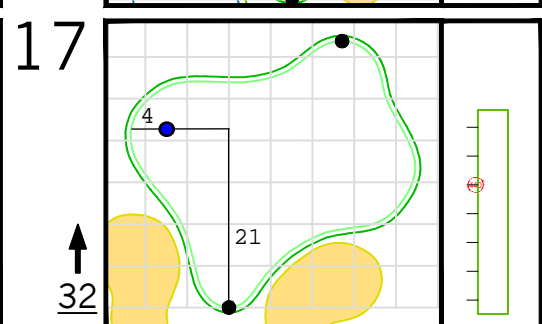

Round 3 Hole Locations

Saturday, 04/09/22

Green diagram grids represent 5 square yards. / Black dots represent green front and back. / Each tee tick mark represents 5 yards.