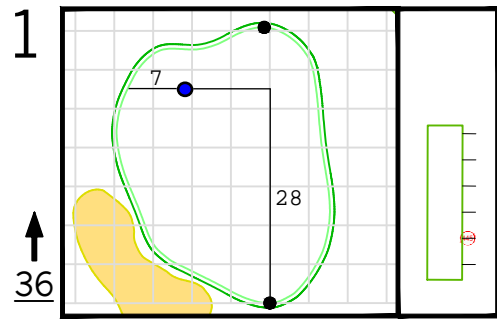

Round 3 Hole Locations

Saturday, 04/09/22

Green diagram grids represent 5 square yards. / Black dots represent green front and back. / Each tee tick mark represents 5 yards.