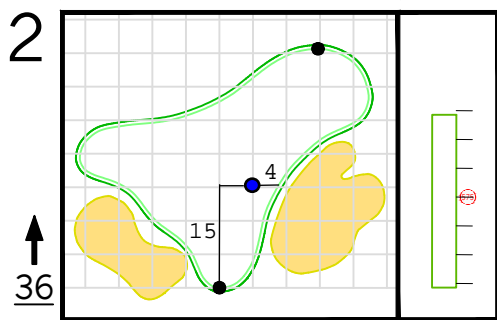

Round 3 Hole Locations

Saturday, 04/09/22

Green diagram grids represent 5 square yards. / Black dots represent green front and back. / Each tee tick mark represents 5 yards.