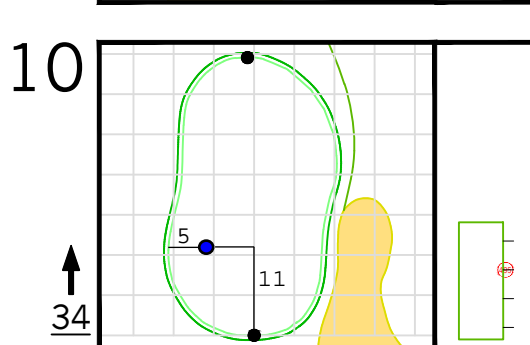

Round 3 Hole Locations

Saturday, 04/09/22

Green diagram grids represent 5 square yards. / Black dots represent green front and back. / Each tee tick mark represents 5 yards.