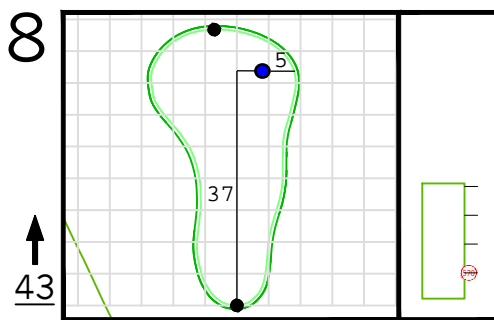

Round 3 Hole Locations

Saturday, 04/09/22

Green diagram grids represent 5 square yards. / Black dots represent green front and back. / Each tee tick mark represents 5 yards.