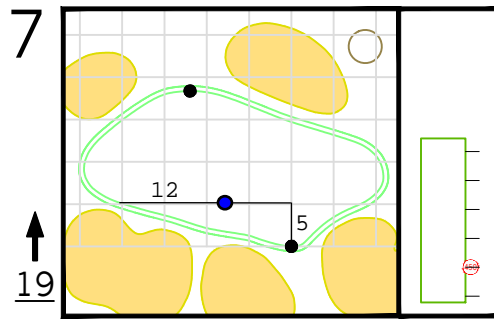

Round 3 Hole Locations

Saturday, 04/09/22

Green diagram grids represent 5 square yards. / Black dots represent green front and back. / Each tee tick mark represents 5 yards.