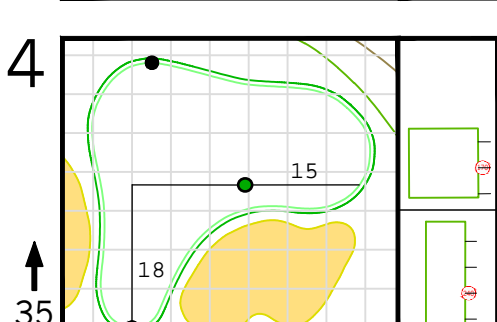

Round 4 Hole Locations

Sunday, 04/10/22

Green diagram grids represent 5 square yards. / Black dots represent green front and back. / Each tee tick mark represents 5 yards.