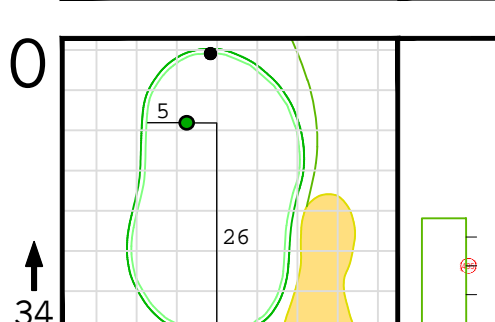

Round 4 Hole Locations

Sunday, 04/10/22

Green diagram grids represent 5 square yards. / Black dots represent green front and back. / Each tee tick mark represents 5 yards.