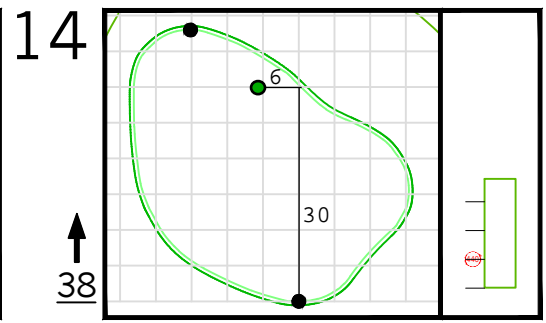

Round 4 Hole Locations

Sunday, 04/10/22

Green diagram grids represent 5 square yards. / Black dots represent green front and back. / Each tee tick mark represents 5 yards.