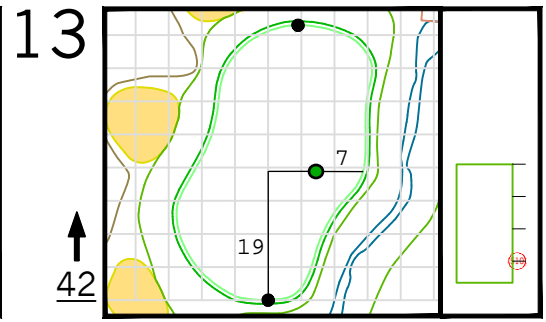

Round 4 Hole Locations

Sunday, 04/10/22

Green diagram grids represent 5 square yards. / Black dots represent green front and back. / Each tee tick mark represents 5 yards.