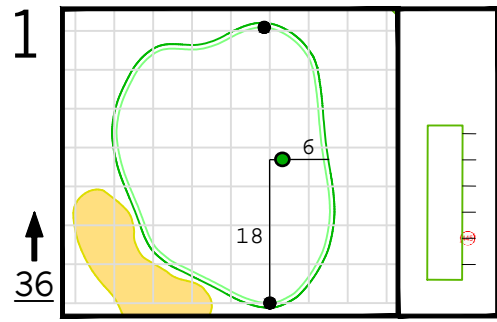

Round 4 Hole Locations

Sunday, 04/10/22

Green diagram grids represent 5 square yards. / Black dots represent green front and back. / Each tee tick mark represents 5 yards.