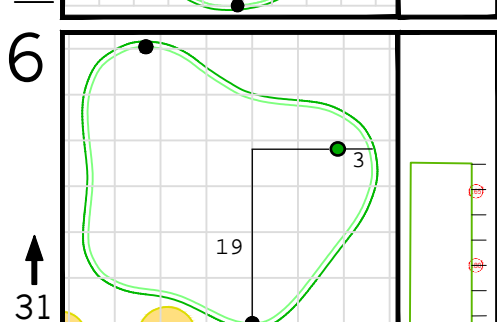

Round 4 Hole Locations

Sunday, 04/10/22

Green diagram grids represent 5 square yards. / Black dots represent green front and back. / Each tee tick mark represents 5 yards.