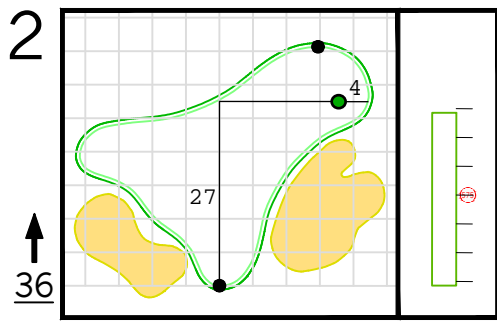

Round 4 Hole Locations

Sunday, 04/10/22

Green diagram grids represent 5 square yards. / Black dots represent green front and back. / Each tee tick mark represents 5 yards.