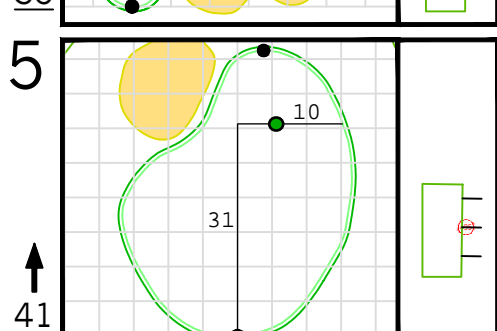

Round 4 Hole Locations

Sunday, 04/10/22

Green diagram grids represent 5 square yards. / Black dots represent green front and back. / Each tee tick mark represents 5 yards.