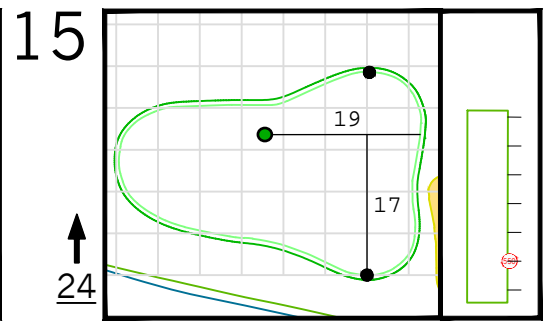

Round 4 Hole Locations

Sunday, 04/10/22

Green diagram grids represent 5 square yards. / Black dots represent green front and back. / Each tee tick mark represents 5 yards.