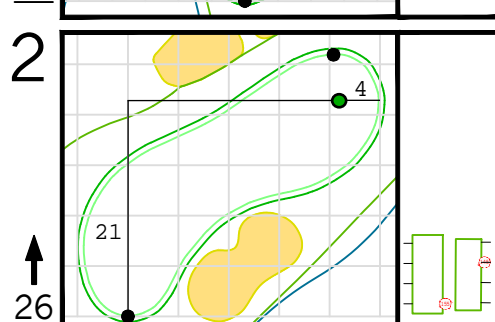

Round 4 Hole Locations

Sunday, 04/10/22

Green diagram grids represent 5 square yards. / Black dots represent green front and back. / Each tee tick mark represents 5 yards.