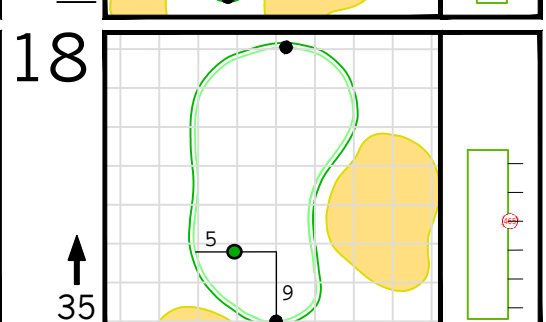

Round 4 Hole Locations

Sunday, 04/10/22

Green diagram grids represent 5 square yards. / Black dots represent green front and back. / Each tee tick mark represents 5 yards.