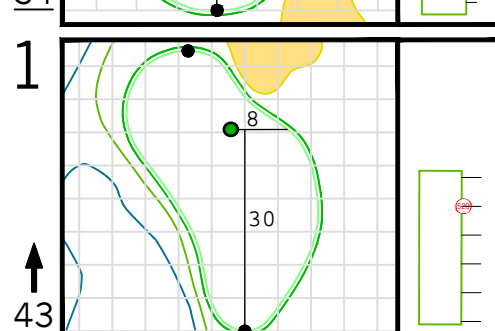

Round 4 Hole Locations

Sunday, 04/10/22

Green diagram grids represent 5 square yards. / Black dots represent green front and back. / Each tee tick mark represents 5 yards.