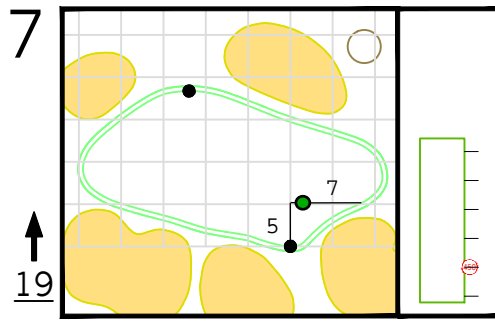

Round 4 Hole Locations

Sunday, 04/10/22

Green diagram grids represent 5 square yards. / Black dots represent green front and back. / Each tee tick mark represents 5 yards.