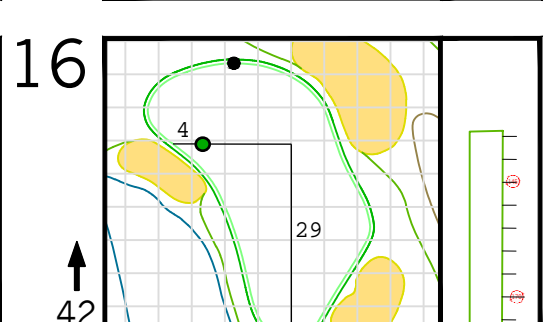

Round 4 Hole Locations

Sunday, 04/10/22

Green diagram grids represent 5 square yards. / Black dots represent green front and back. / Each tee tick mark represents 5 yards.