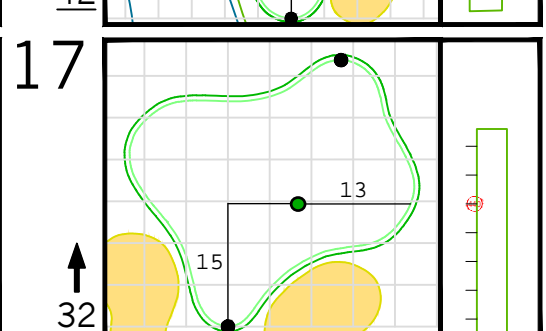

Round 4 Hole Locations

Sunday, 04/10/22

Green diagram grids represent 5 square yards. / Black dots represent green front and back. / Each tee tick mark represents 5 yards.