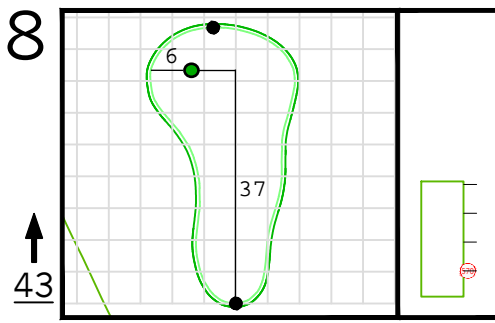

Round 4 Hole Locations

Sunday, 04/10/22

Green diagram grids represent 5 square yards. / Black dots represent green front and back. / Each tee tick mark represents 5 yards.