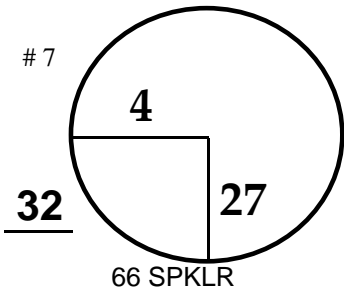

1 Thursday November 10, 2022

CHAMPIONS

CHARLES SCHWAB CUP
CHAMPIONSHIP
TOURNAMENT

Phoenix Country Club
COURSE

YELLOW DOT

CHAMPIONS