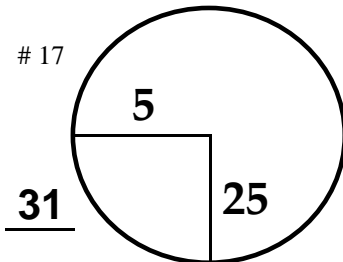

1 Thursday November 10, 2022

CHAMPIONS

CHARLES SCHWAB CUP
CHAMPIONSHIP
TOURNAMENT

Phoenix Country Club
COURSE

YELLOW DOT

CHAMPIONS