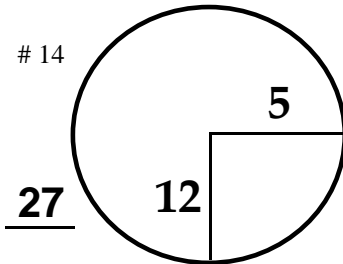

1 Thursday November 10, 2022

CHAMPIONS

CHARLES SCHWAB CUP
CHAMPIONSHIP
TOURNAMENT

Phoenix Country Club
COURSE

YELLOW DOT

CHAMPIONS