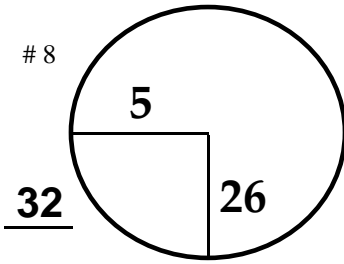

1 Thursday November 10, 2022

CHAMPIONS

CHARLES SCHWAB CUP
CHAMPIONSHIP
TOURNAMENT

Phoenix Country Club
COURSE

YELLOW DOT

CHAMPIONS