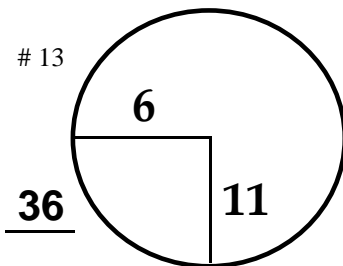

1 Thursday November 10, 2022

CHAMPIONS

CHARLES SCHWAB CUP
CHAMPIONSHIP
TOURNAMENT

Phoenix Country Club
COURSE

YELLOW DOT

CHAMPIONS