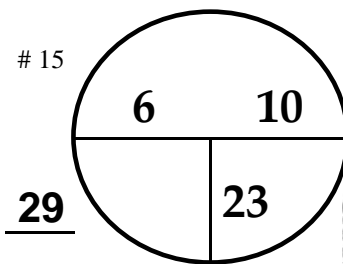

1 Thursday November 10, 2022

CHAMPIONS

CHARLES SCHWAB CUP
CHAMPIONSHIP
TOURNAMENT

Phoenix Country Club
COURSE

YELLOW DOT

CHAMPIONS