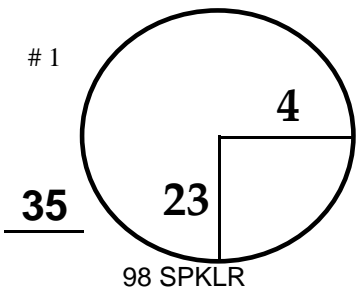

1 Thursday November 10, 2022

CHAMPIONS

CHARLES SCHWAB CUP
CHAMPIONSHIP
TOURNAMENT

Phoenix Country Club
COURSE

YELLOW DOT

CHAMPIONS