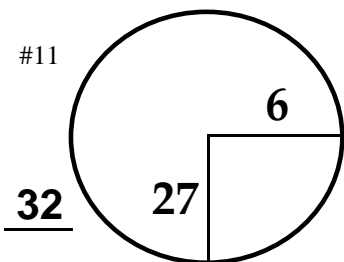

1 Thursday November 10, 2022

CHAMPIONS

CHARLES SCHWAB CUP
CHAMPIONSHIP
TOURNAMENT

Phoenix Country Club
COURSE

YELLOW DOT

CHAMPIONS