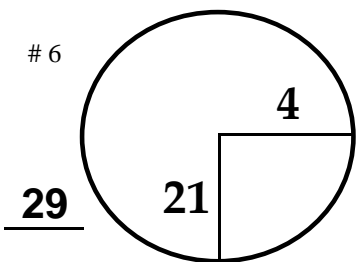

1 Thursday November 10, 2022

CHAMPIONS

CHARLES SCHWAB CUP
CHAMPIONSHIP
TOURNAMENT

Phoenix Country Club
COURSE

YELLOW DOT

CHAMPIONS