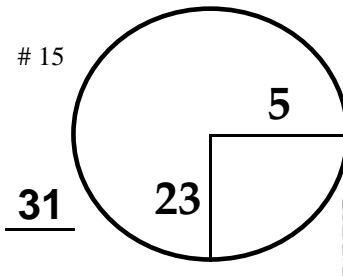

4
Sunday
November 13, 2022

CHAMPIONS

CHARLES SCHWAB CUP
CHAMPIONSHIP
TOURNAMENT

Phoenix Country Club
COURSE

YELLOW DOT

CHAMPIONS