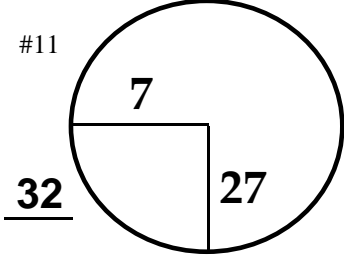

4
Sunday
November 13, 2022

CHAMPIONS

CHARLES SCHWAB CUP
CHAMPIONSHIP
TOURNAMENT

Phoenix Country Club
COURSE

YELLOW DOT

CHAMPIONS