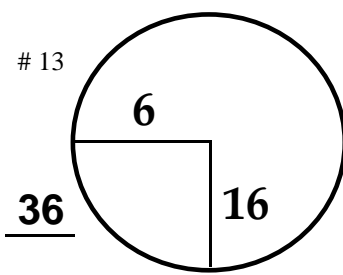

4
Sunday
November 13, 2022

CHAMPIONS

CHARLES SCHWAB CUP
CHAMPIONSHIP
TOURNAMENT

Phoenix Country Club
COURSE

YELLOW DOT

CHAMPIONS