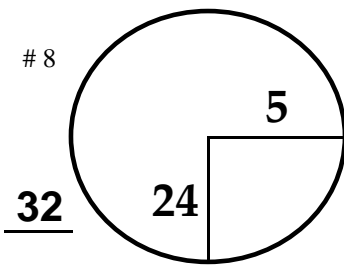

4
Sunday
November 13, 2022

CHAMPIONS

CHARLES SCHWAB CUP
CHAMPIONSHIP
TOURNAMENT

Phoenix Country Club
COURSE

YELLOW DOT

CHAMPIONS