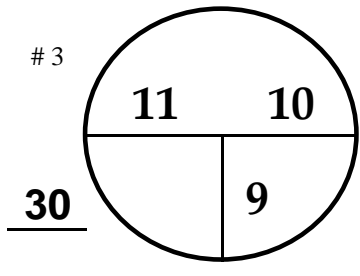

4
Sunday
November 13, 2022

CHAMPIONS

CHARLES SCHWAB CUP
CHAMPIONSHIP
TOURNAMENT

Phoenix Country Club
COURSE

YELLOW DOT

CHAMPIONS