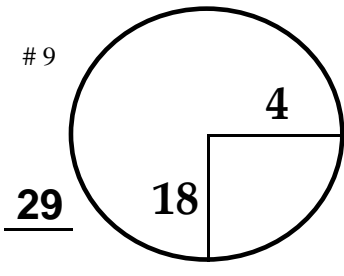

4
Sunday
November 13, 2022

CHAMPIONS

CHARLES SCHWAB CUP
CHAMPIONSHIP
TOURNAMENT

Phoenix Country Club
COURSE

YELLOW DOT

CHAMPIONS