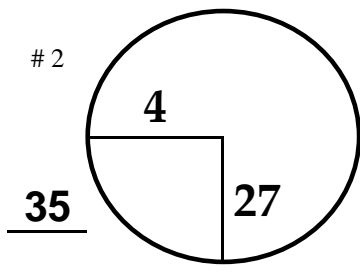

4
Sunday
November 13, 2022

CHAMPIONS

CHARLES SCHWAB CUP
CHAMPIONSHIP
TOURNAMENT

Phoenix Country Club
COURSE

YELLOW DOT

CHAMPIONS