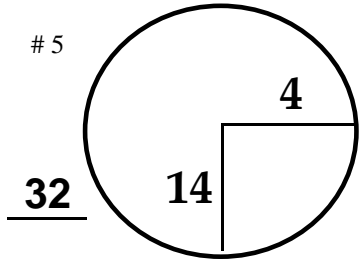

4
Sunday
November 13, 2022

CHAMPIONS

CHARLES SCHWAB CUP
CHAMPIONSHIP
TOURNAMENT

Phoenix Country Club
COURSE

YELLOW DOT

CHAMPIONS