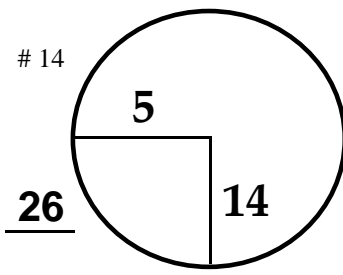

4
Sunday
November 13, 2022

CHAMPIONS

CHARLES SCHWAB CUP
CHAMPIONSHIP
TOURNAMENT

Phoenix Country Club
COURSE

YELLOW DOT

CHAMPIONS