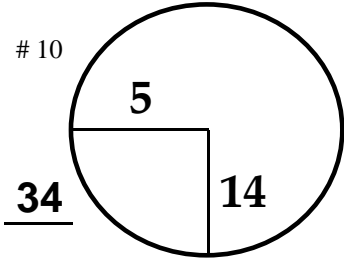

4
Sunday
November 13, 2022

CHAMPIONS

CHARLES SCHWAB CUP
CHAMPIONSHIP
TOURNAMENT

Phoenix Country Club
COURSE

YELLOW DOT

CHAMPIONS