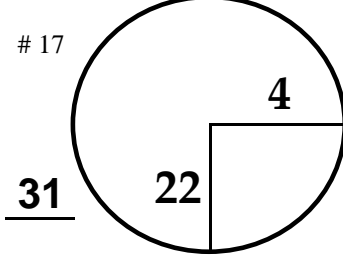

4
Sunday
November 13, 2022

CHAMPIONS

CHARLES SCHWAB CUP
CHAMPIONSHIP
TOURNAMENT

Phoenix Country Club
COURSE

YELLOW DOT

CHAMPIONS