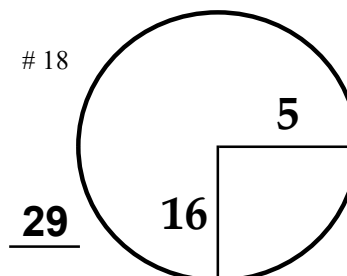

# 18

65 Yd Blue Dot

PGA TOUR HOLE PLACEMENT CHART

90 Yd Blue Dot