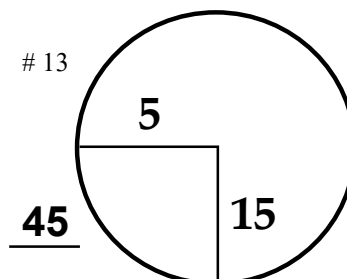

1

Friday

February 18, 2022

ROUND

DAY

DATE

CHAMPIONS

TOURNAMENT

CHUBB CLASSIC

COURSE

TIBURON GOLF CLUB-
BLACK COURSE

1

7

13

2

8

14

3

9

15

4

10

16

5

11

17

6

12

18

65 Yd Blue Dot

PGA TOUR HOLE PLACEMENT CHART

90 Yd Blue Dot