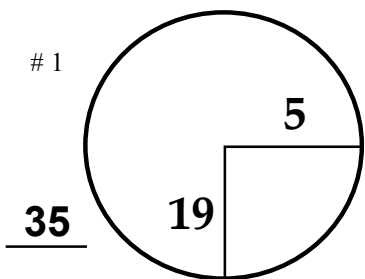

1

Friday

February 18, 2022

ROUND

DAY

DATE

CHAMPIONS

TOURNAMENT

CHUBB CLASSIC

COURSE

TIBURON GOLF CLUB-
BLACK COURSE

1