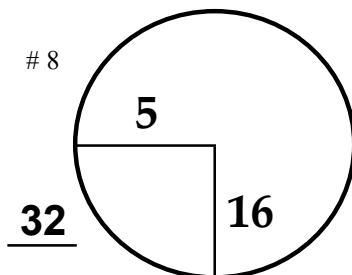

1

Friday

February 18, 2022

ROUND

DAY

DATE

CHAMPIONS

TOURNAMENT

CHUBB CLASSIC

COURSE

TIBURON GOLF CLUB-
BLACK COURSE

1

7

13

2

8

14

3

9

15

4

10

16

5

11

17

6

12

18

65 Yd Blue Dot

PGA TOUR HOLE PLACEMENT CHART

90 Yd Blue Dot