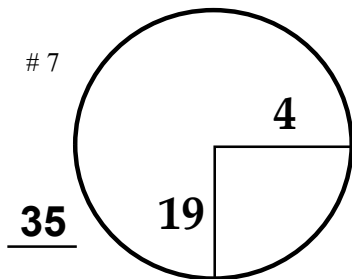

1

Friday

February 18, 2022

ROUND

DAY

DATE

CHAMPIONS

TOURNAMENT

CHUBB CLASSIC

COURSE

TIBURON GOLF CLUB-
BLACK COURSE

1

7

13

2

8

14

3

9

15

4

10

16

5

11

17

6

12

18

65 Yd Blue Dot

PGA TOUR HOLE PLACEMENT CHART

90 Yd Blue Dot