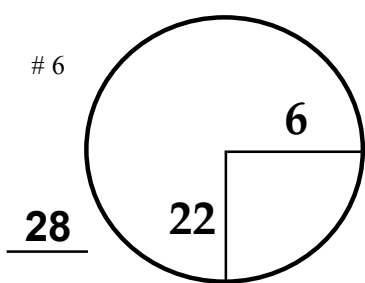

HOAG CLASSIC

Newport Beach  
Country Club

COURSE

100 YD PLATE

PGA TOUR HOLE PLACEMENT CHART

100 YD PLATE