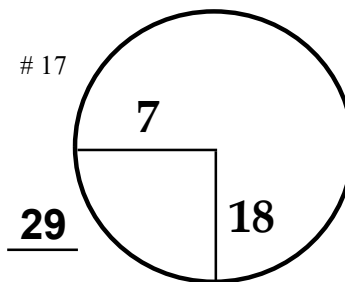

HOAG CLASSIC

Newport Beach  
Country Club

COURSE

100 YD PLATE

PGA TOUR HOLE PLACEMENT CHART

100 YD PLATE