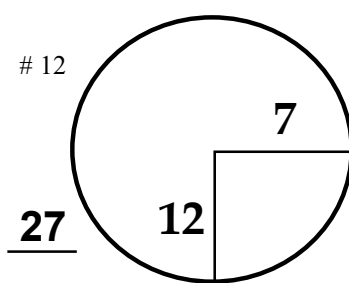

HOAG CLASSIC

Newport Beach  
Country Club

COURSE

100 YD PLATE

PGA TOUR HOLE PLACEMENT CHART

100 YD PLATE