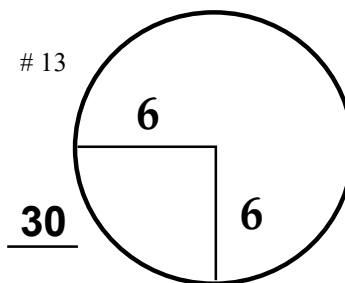

HOAG CLASSIC

Newport Beach  
Country Club

COURSE

100 YD PLATE

PGA TOUR HOLE PLACEMENT CHART

100 YD PLATE