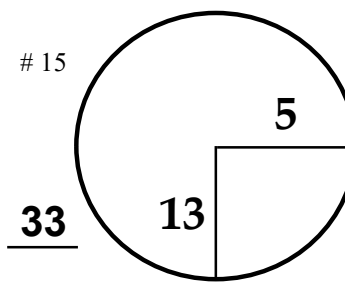

HOAG CLASSIC

Newport Beach  
Country Club

COURSE

100 YD PLATE

PGA TOUR HOLE PLACEMENT CHART

100 YD PLATE