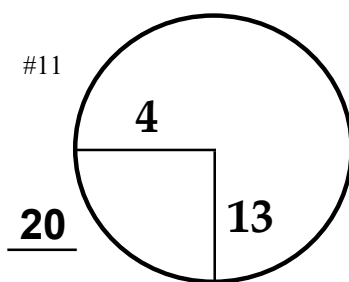

HOAG CLASSIC

Newport Beach  
Country Club

COURSE

100 YD PLATE

PGA TOUR HOLE PLACEMENT CHART

100 YD PLATE