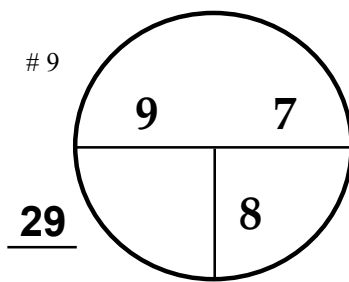

HOAG CLASSIC

Newport Beach  
Country Club

COURSE

100 YD PLATE

PGA TOUR HOLE PLACEMENT CHART

100 YD PLATE