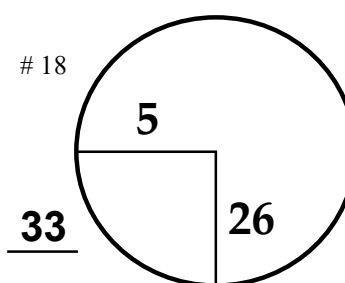

HOAG CLASSIC

Newport Beach  
Country Club

COURSE

100 YD PLATE

PGA TOUR HOLE PLACEMENT CHART

100 YD PLATE