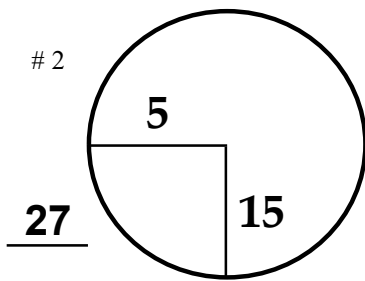

HOAG CLASSIC

Newport Beach  
Country Club

COURSE

100 YD PLATE

PGA TOUR HOLE PLACEMENT CHART

100 YD PLATE