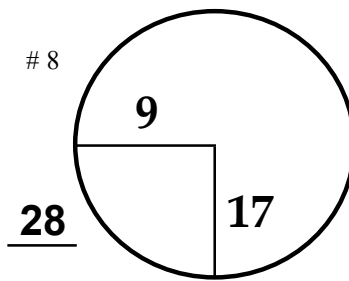

HOAG CLASSIC

Newport Beach  
Country Club

COURSE

100 YD PLATE

PGA TOUR HOLE PLACEMENT CHART

100 YD PLATE