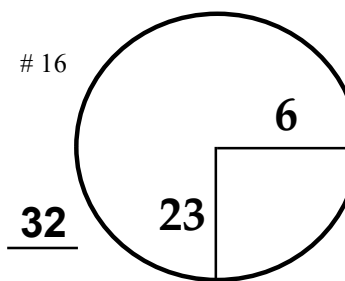

HOAG CLASSIC

Newport Beach  
Country Club

COURSE

100 YD PLATE

PGA TOUR HOLE PLACEMENT CHART

100 YD PLATE