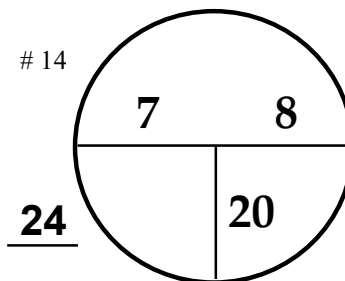

HOAG CLASSIC

Newport Beach  
Country Club

COURSE

100 YD PLATE

PGA TOUR HOLE PLACEMENT CHART

100 YD PLATE