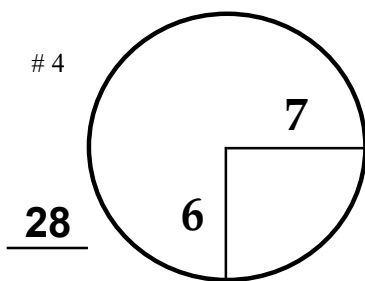

HOAG CLASSIC

Newport Beach  
Country Club

COURSE

100 YD PLATE

PGA TOUR HOLE PLACEMENT CHART

100 YD PLATE