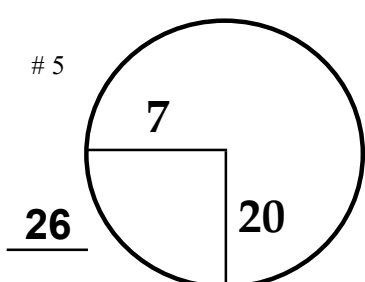

HOAG CLASSIC

Newport Beach  
Country Club

COURSE

100 YD PLATE

PGA TOUR HOLE PLACEMENT CHART

100 YD PLATE