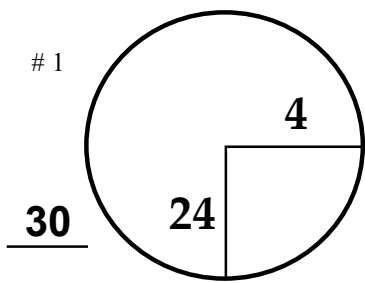

HOAG CLASSIC

Newport Beach  
Country Club

COURSE

100 YD PLATE

PGA TOUR HOLE PLACEMENT CHART

100 YD PLATE