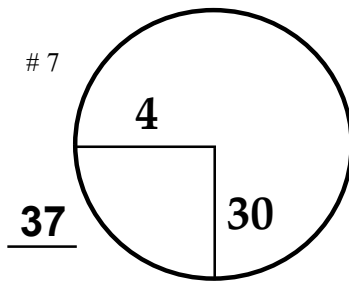

HOAG CLASSIC

Newport Beach  
Country Club

COURSE

100 YD PLATE

PGA TOUR HOLE PLACEMENT CHART

100 YD PLATE