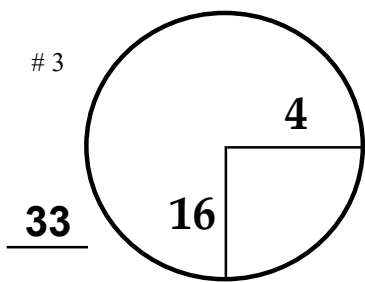

HOAG CLASSIC

Newport Beach  
Country Club

COURSE

100 YD PLATE

PGA TOUR HOLE PLACEMENT CHART

100 YD PLATE