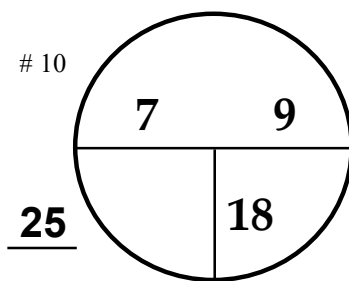

HOAG CLASSIC

Newport Beach  
Country Club

COURSE

100 YD PLATE

PGA TOUR HOLE PLACEMENT CHART

100 YD PLATE