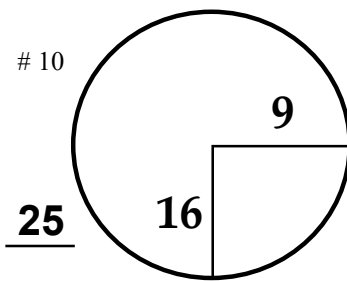

TOURNAMENT

Newport Beach  
Country Club

COURSE

100 YD PLATE

100 YD PLATE

PGA TOUR HOLE PLACEMENT CHART

100 YD PLATE