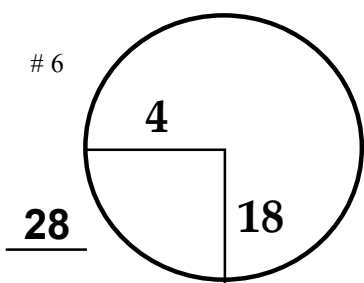

TOURNAMENT

Newport Beach  
Country Club

COURSE

100 YD PLATE

100 YD PLATE

PGA TOUR HOLE PLACEMENT CHART

100 YD PLATE