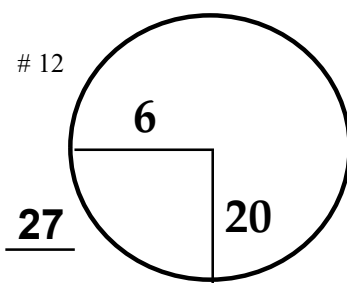

TOURNAMENT

Newport Beach  
Country Club

COURSE

100 YD PLATE

100 YD PLATE

PGA TOUR HOLE PLACEMENT CHART

100 YD PLATE