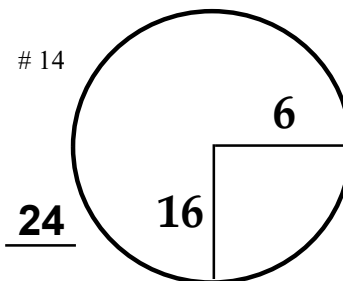

TOURNAMENT

Newport Beach  
Country Club

COURSE

100 YD PLATE

100 YD PLATE

PGA TOUR HOLE PLACEMENT CHART

100 YD PLATE