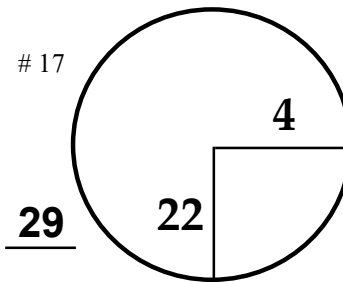

TOURNAMENT

Newport Beach  
Country Club

COURSE

100 YD PLATE

100 YD PLATE

PGA TOUR HOLE PLACEMENT CHART

100 YD PLATE