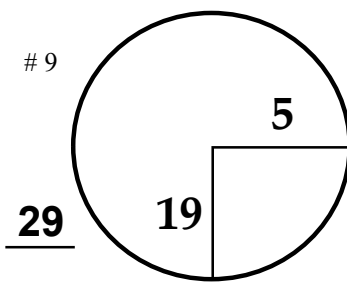

TOURNAMENT

Newport Beach  
Country Club

COURSE

100 YD PLATE

100 YD PLATE

PGA TOUR HOLE PLACEMENT CHART

100 YD PLATE