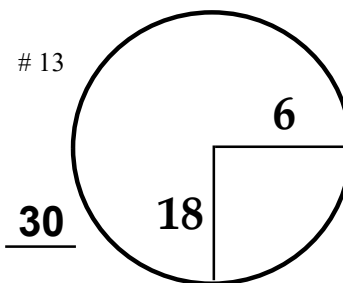

TOURNAMENT

Newport Beach  
Country Club

COURSE

100 YD PLATE

100 YD PLATE

PGA TOUR HOLE PLACEMENT CHART

100 YD PLATE