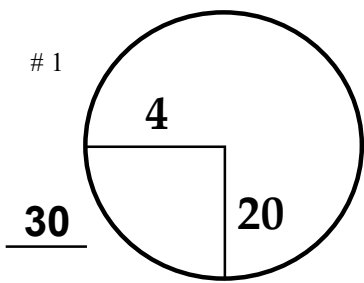

TOURNAMENT

Newport Beach  
Country Club

COURSE

100 YD PLATE

100 YD PLATE

PGA TOUR HOLE PLACEMENT CHART

100 YD PLATE