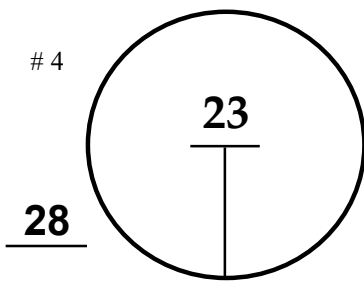

TOURNAMENT

Newport Beach  
Country Club

COURSE

100 YD PLATE

100 YD PLATE

PGA TOUR HOLE PLACEMENT CHART

100 YD PLATE