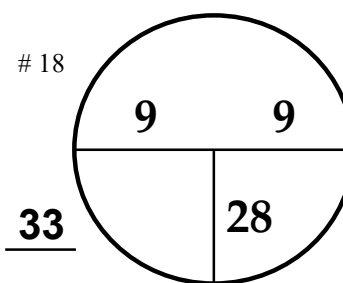

TOURNAMENT

Newport Beach  
Country Club

COURSE

100 YD PLATE

100 YD PLATE

PGA TOUR HOLE PLACEMENT CHART

100 YD PLATE