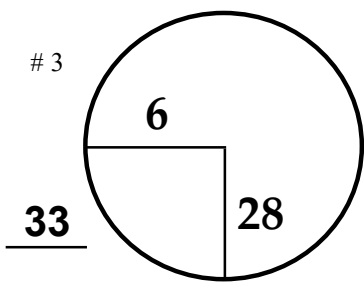

TOURNAMENT

Newport Beach  
Country Club

COURSE

100 YD PLATE

100 YD PLATE

PGA TOUR HOLE PLACEMENT CHART

100 YD PLATE