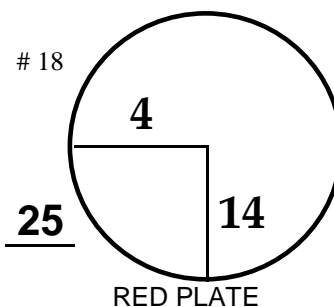

ROUND

DAY

DATE

TOURNAMENT

COURSE

100 YD MK

PGA TOUR HOLE PLACEMENT CHART