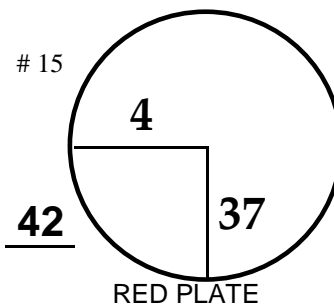

ROUND

DAY

DATE

TOURNAMENT

COURSE

100 YD MK

PGA TOUR HOLE PLACEMENT CHART