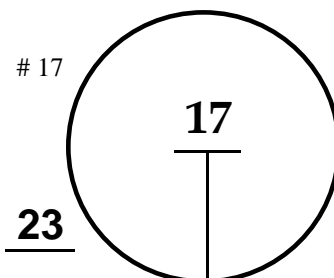

ROUND

DAY

DATE

TOURNAMENT

COURSE

100 YD MK

PGA TOUR HOLE PLACEMENT CHART