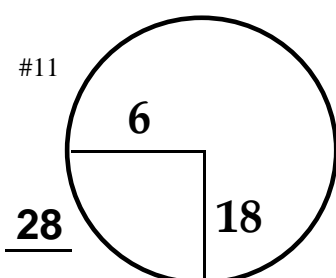

ROUND

DAY

DATE

TOURNAMENT

COURSE

100 YD MK

PGA TOUR HOLE PLACEMENT CHART