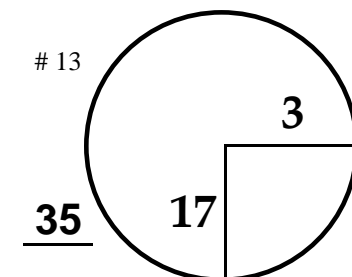

ROUND

DAY

DATE

TOURNAMENT

COURSE

100 YD MK

PGA TOUR HOLE PLACEMENT CHART