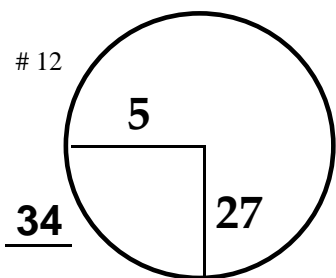

ROUND

DAY

DATE

TOURNAMENT

COURSE

100 YD MK

PGA TOUR HOLE PLACEMENT CHART