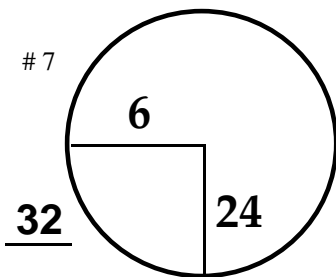

ROUND

DAY

DATE

TOURNAMENT

COURSE

100 YD MK

PGA TOUR HOLE PLACEMENT CHART