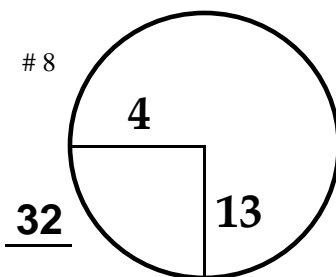

ROUND

DAY

DATE

TOURNAMENT

COURSE

100 YD MK

PGA TOUR HOLE PLACEMENT CHART