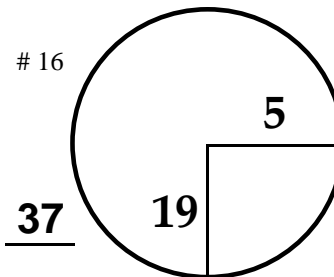

ROUND

DAY

DATE

TOURNAMENT

COURSE

100 YD MK

PGA TOUR HOLE PLACEMENT CHART