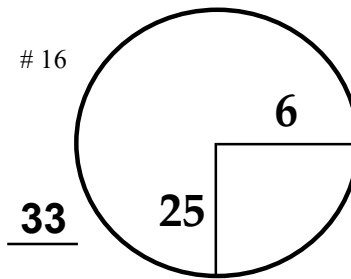

Classic

TOURNAMENT

Canyon Meadows

G & CC

COURSE

RED PLATE

PGA TOUR HOLE PLACEMENT CHART

RED PLATE

RED PLATE