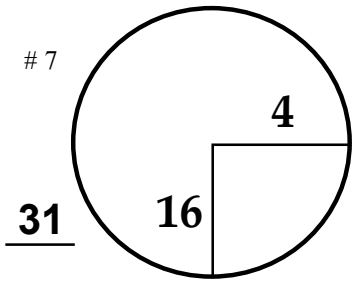

Classic

TOURNAMENT

Canyon Meadows

G & CC

COURSE

RED PLATE

PGA TOUR HOLE PLACEMENT CHART

RED PLATE

RED PLATE