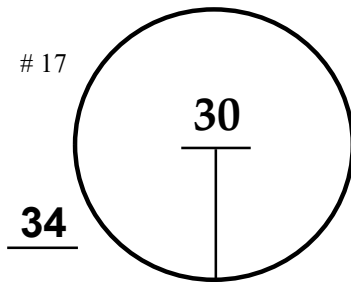

Classic

TOURNAMENT

Canyon Meadows

G & CC

COURSE

RED PLATE

PGA TOUR HOLE PLACEMENT CHART

RED PLATE

RED PLATE