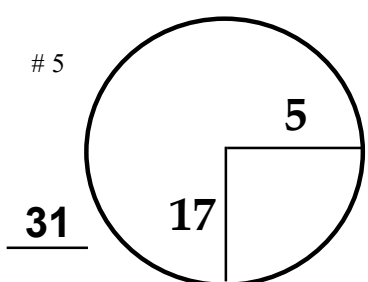

Classic

TOURNAMENT

Canyon Meadows

G & CC

COURSE

RED PLATE

PGA TOUR HOLE PLACEMENT CHART

RED PLATE

RED PLATE