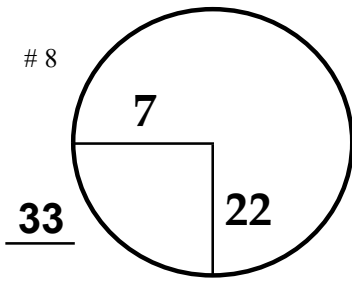

Classic

TOURNAMENT

Canyon Meadows

G & CC

COURSE

RED PLATE

PGA TOUR HOLE PLACEMENT CHART

RED PLATE

RED PLATE