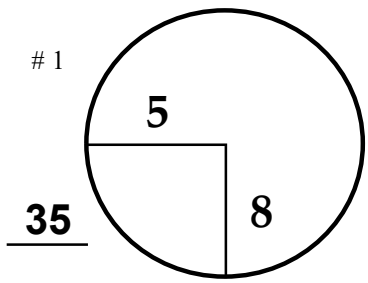

Classic

TOURNAMENT

Canyon Meadows

G & CC

COURSE

RED PLATE

PGA TOUR HOLE PLACEMENT CHART

RED PLATE

RED PLATE