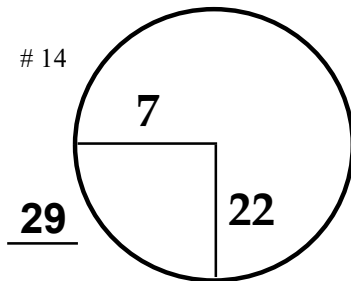

Classic

TOURNAMENT

Canyon Meadows

G & CC

COURSE

RED PLATE

PGA TOUR HOLE PLACEMENT CHART

RED PLATE

RED PLATE