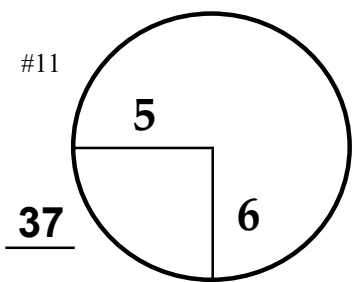

Classic

TOURNAMENT

Canyon Meadows

G & CC

COURSE

RED PLATE

PGA TOUR HOLE PLACEMENT CHART

RED PLATE

RED PLATE