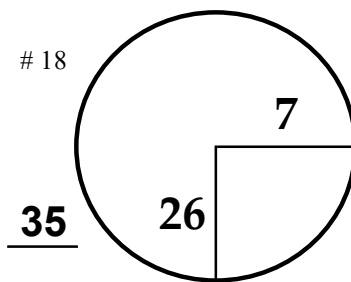

Classic

TOURNAMENT

Canyon Meadows

G & CC

COURSE

RED PLATE

PGA TOUR HOLE PLACEMENT CHART

RED PLATE

RED PLATE