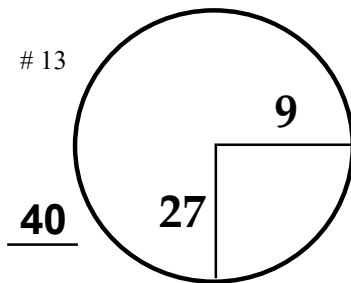

Classic

TOURNAMENT

Canyon Meadows

G & CC

COURSE

RED PLATE

PGA TOUR HOLE PLACEMENT CHART

RED PLATE

RED PLATE