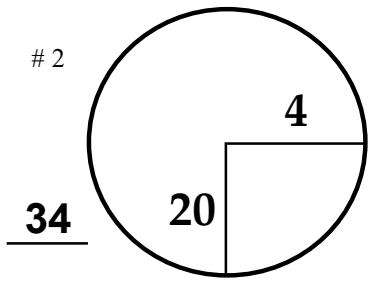

Classic

TOURNAMENT

Canyon Meadows

G & CC

COURSE

RED PLATE

PGA TOUR HOLE PLACEMENT CHART

RED PLATE

RED PLATE