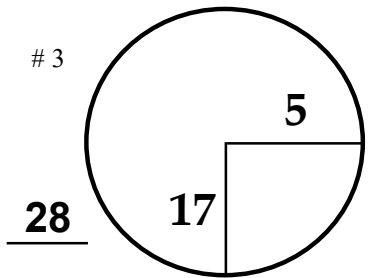

Classic

TOURNAMENT

Canyon Meadows

G & CC

COURSE

RED PLATE

PGA TOUR HOLE PLACEMENT CHART

RED PLATE

RED PLATE