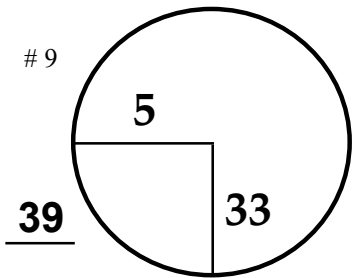

Classic

TOURNAMENT

Canyon Meadows

G & CC

COURSE

RED PLATE

PGA TOUR HOLE PLACEMENT CHART

RED PLATE

RED PLATE