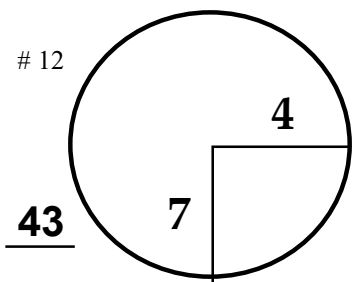

Classic

TOURNAMENT

Canyon Meadows

G & CC

COURSE

RED PLATE

PGA TOUR HOLE PLACEMENT CHART

RED PLATE

RED PLATE