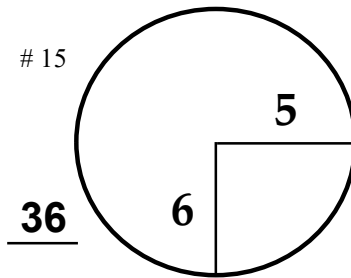

Classic

TOURNAMENT

Canyon Meadows

G & CC

COURSE

RED PLATE

PGA TOUR HOLE PLACEMENT CHART

RED PLATE

RED PLATE