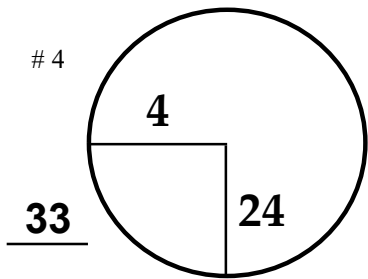

Classic

TOURNAMENT

Canyon Meadows

G & CC

COURSE

RED PLATE

PGA TOUR HOLE PLACEMENT CHART

RED PLATE

RED PLATE