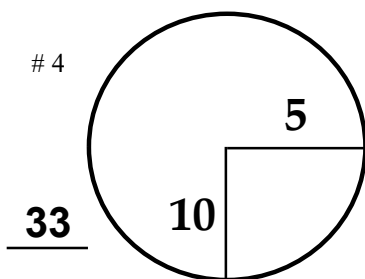

Classic

TOURNAMENT

Canyon Meadows

G & CC

COURSE

RED PLATE

RED PLATE

RED PLATE