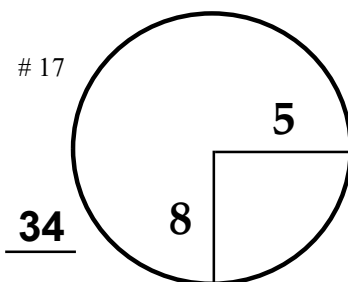

Classic

TOURNAMENT

Canyon Meadows

G & CC

COURSE

RED PLATE

RED PLATE

RED PLATE