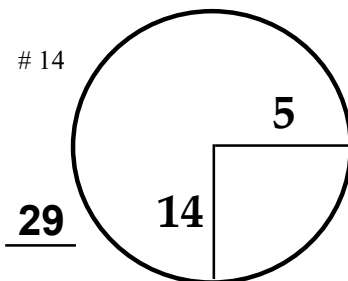

Classic

TOURNAMENT

Canyon Meadows

G & CC

COURSE

RED PLATE

RED PLATE

RED PLATE