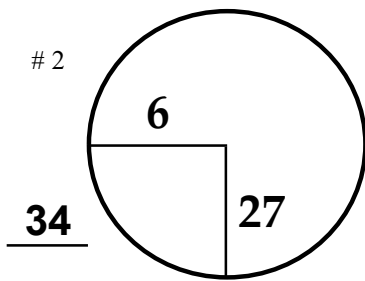

Classic

TOURNAMENT

Canyon Meadows

G & CC

COURSE

RED PLATE

RED PLATE

RED PLATE