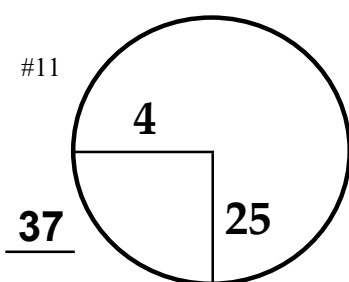

Classic

TOURNAMENT

Canyon Meadows

G & CC

COURSE

RED PLATE

RED PLATE

RED PLATE