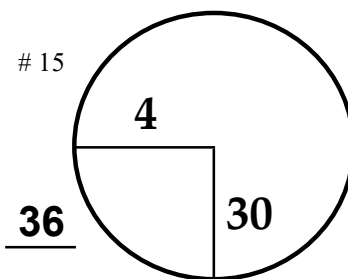

Classic

TOURNAMENT

Canyon Meadows

G & CC

COURSE

RED PLATE

RED PLATE

RED PLATE