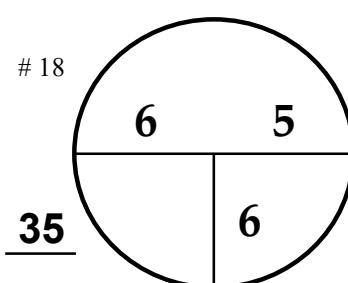

Classic

TOURNAMENT

Canyon Meadows

G & CC

COURSE

RED PLATE

RED PLATE

RED PLATE