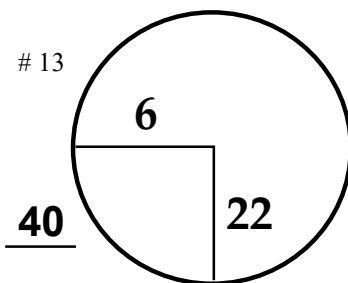

Classic

TOURNAMENT

Canyon Meadows

G & CC

COURSE

RED PLATE

RED PLATE

RED PLATE