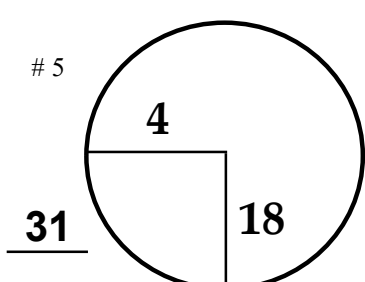

Classic

TOURNAMENT

Canyon Meadows

G & CC

COURSE

RED PLATE

RED PLATE

RED PLATE