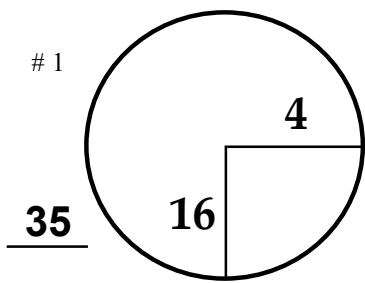

Classic

TOURNAMENT

Canyon Meadows

G & CC

COURSE

RED PLATE

RED PLATE

RED PLATE