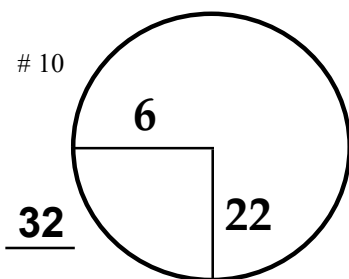

Classic

TOURNAMENT

Canyon Meadows

G & CC

COURSE

RED PLATE

RED PLATE

RED PLATE