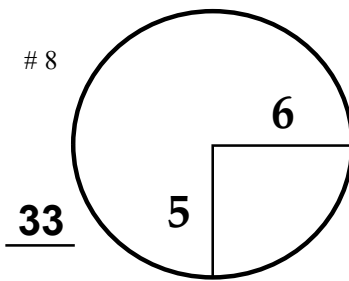

Classic

TOURNAMENT

Canyon Meadows

G & CC

COURSE

RED PLATE

RED PLATE

RED PLATE