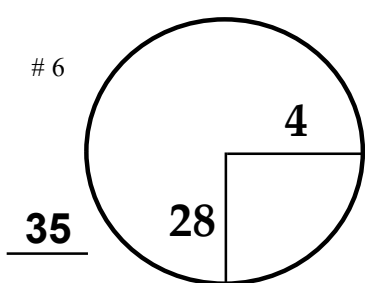

Classic

TOURNAMENT

Canyon Meadows

G & CC

COURSE

RED PLATE

RED PLATE

RED PLATE