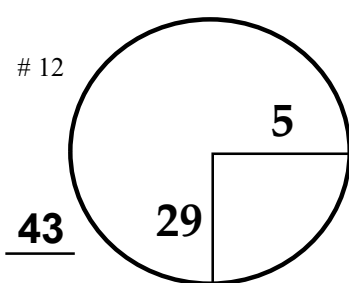

Classic

TOURNAMENT

Canyon Meadows

G & CC

COURSE

RED PLATE

RED PLATE

RED PLATE