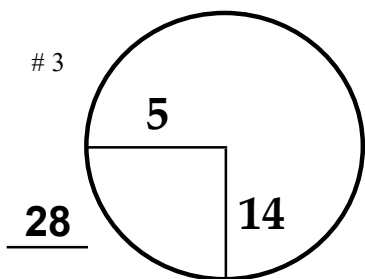

Classic

TOURNAMENT

Canyon Meadows

G & CC

COURSE

RED PLATE

RED PLATE

RED PLATE