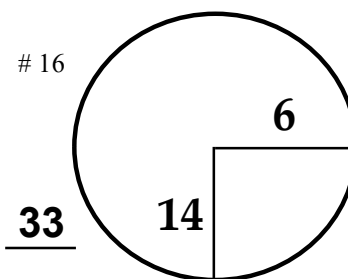

Classic

TOURNAMENT

Canyon Meadows

G & CC

COURSE

RED PLATE

RED PLATE

RED PLATE