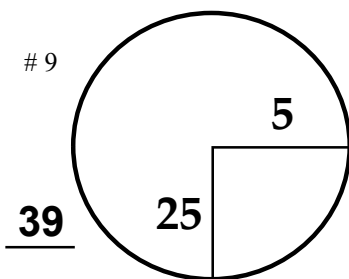

Classic

TOURNAMENT

Canyon Meadows

G & CC

COURSE

RED PLATE

RED PLATE

RED PLATE