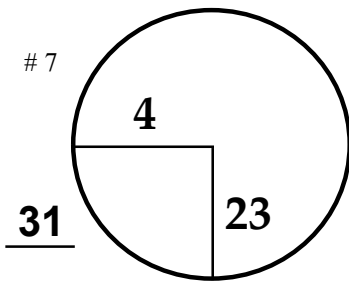

Classic

TOURNAMENT

Canyon Meadows

G & CC

COURSE

RED PLATE

RED PLATE

RED PLATE