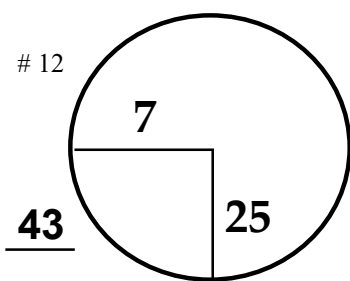

Classic

TOURNAMENT

Canyon Meadows

G & CC

COURSE

PGA TOUR HOLE PLACEMENT CHART

RED PLATE

RED PLATE

RED PLATE