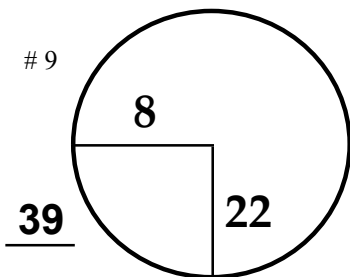

Classic

TOURNAMENT

Canyon Meadows

G & CC

COURSE

PGA TOUR HOLE PLACEMENT CHART

RED PLATE

RED PLATE

RED PLATE