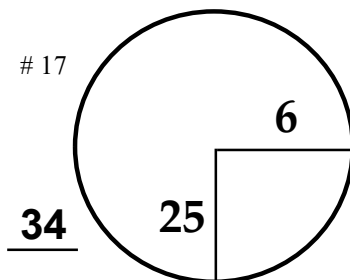

Classic

TOURNAMENT

Canyon Meadows

G & CC

COURSE

PGA TOUR HOLE PLACEMENT CHART

RED PLATE

RED PLATE

RED PLATE