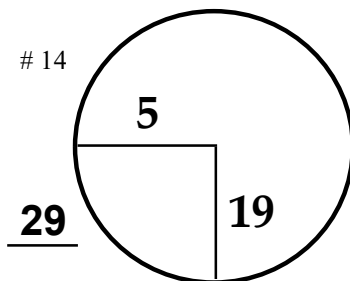

Classic

TOURNAMENT

Canyon Meadows

G & CC

COURSE

PGA TOUR HOLE PLACEMENT CHART

RED PLATE

RED PLATE

RED PLATE