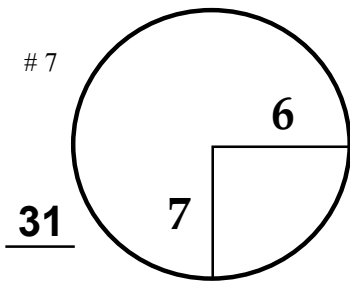

Classic

TOURNAMENT

Canyon Meadows

G & CC

COURSE

PGA TOUR HOLE PLACEMENT CHART

RED PLATE

RED PLATE

RED PLATE