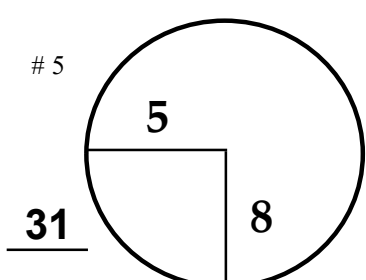

Classic

TOURNAMENT

Canyon Meadows

G & CC

COURSE

PGA TOUR HOLE PLACEMENT CHART

RED PLATE

RED PLATE

RED PLATE