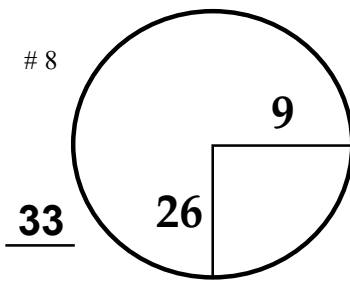

Classic

TOURNAMENT

Canyon Meadows

G & CC

COURSE

PGA TOUR HOLE PLACEMENT CHART

RED PLATE

RED PLATE

RED PLATE