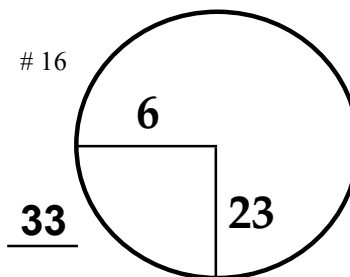

Classic

TOURNAMENT

Canyon Meadows

G & CC

COURSE

PGA TOUR HOLE PLACEMENT CHART

RED PLATE

RED PLATE

RED PLATE