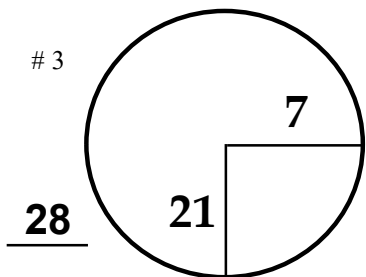

Classic

TOURNAMENT

Canyon Meadows

G & CC

COURSE

PGA TOUR HOLE PLACEMENT CHART

RED PLATE

RED PLATE

RED PLATE