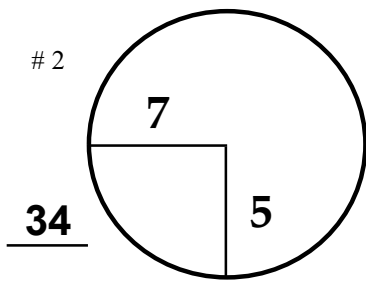

Classic

TOURNAMENT

Canyon Meadows

G & CC

COURSE

PGA TOUR HOLE PLACEMENT CHART

RED PLATE

RED PLATE

RED PLATE