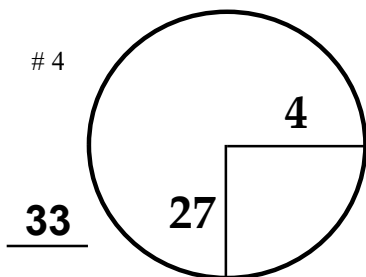

Classic

TOURNAMENT

Canyon Meadows

G & CC

COURSE

PGA TOUR HOLE PLACEMENT CHART

RED PLATE

RED PLATE

RED PLATE