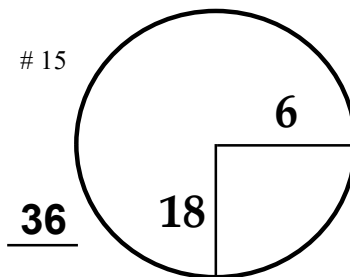

Classic

TOURNAMENT

Canyon Meadows

G & CC

COURSE

PGA TOUR HOLE PLACEMENT CHART

RED PLATE

RED PLATE

RED PLATE