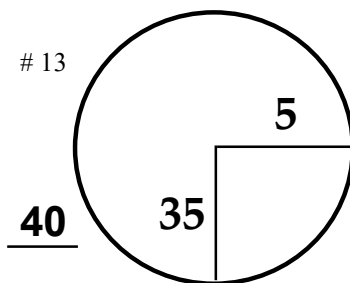

Classic

TOURNAMENT

Canyon Meadows

G & CC

COURSE

PGA TOUR HOLE PLACEMENT CHART

RED PLATE

RED PLATE

RED PLATE