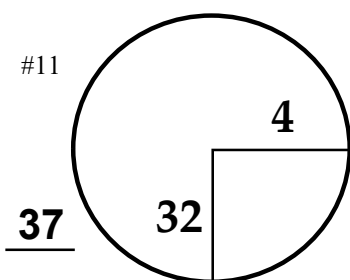

Classic

TOURNAMENT

Canyon Meadows

G & CC

COURSE

PGA TOUR HOLE PLACEMENT CHART

RED PLATE

RED PLATE

RED PLATE