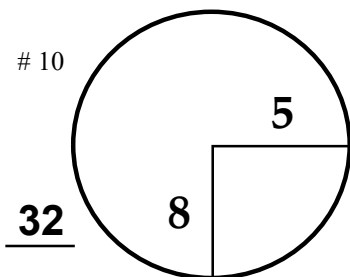

Classic

TOURNAMENT

Canyon Meadows

G & CC

COURSE

PGA TOUR HOLE PLACEMENT CHART

RED PLATE

RED PLATE

RED PLATE