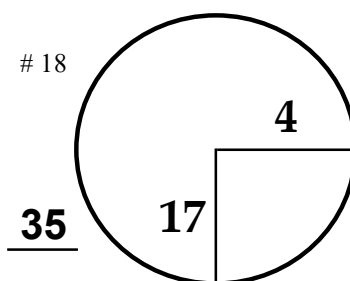

Classic

TOURNAMENT

Canyon Meadows

G & CC

COURSE

PGA TOUR HOLE PLACEMENT CHART

RED PLATE

RED PLATE

RED PLATE