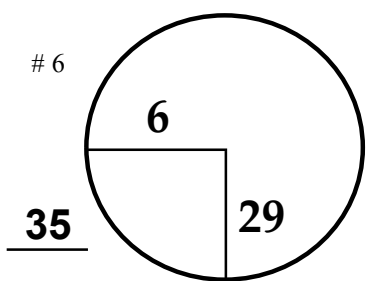

Classic

TOURNAMENT

Canyon Meadows

G & CC

COURSE

PGA TOUR HOLE PLACEMENT CHART

RED PLATE

RED PLATE

RED PLATE