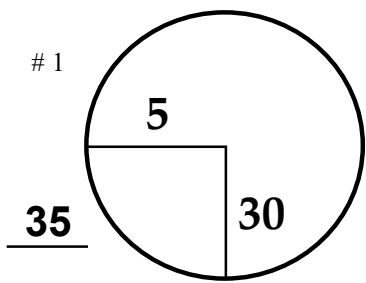

Classic

TOURNAMENT

Canyon Meadows

G & CC

COURSE

PGA TOUR HOLE PLACEMENT CHART

RED PLATE

RED PLATE

RED PLATE