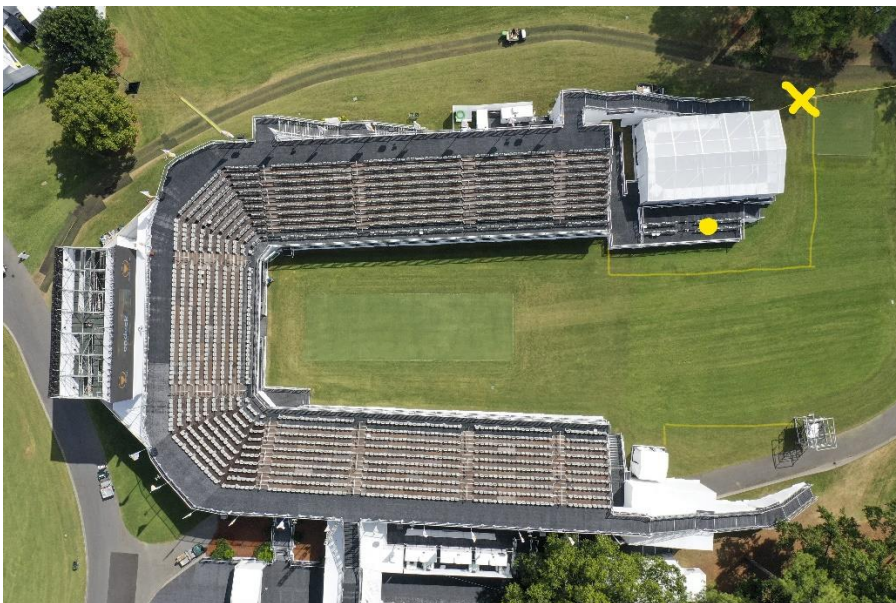

Media Information – 1st Tee

Given the unique nature of the first tee layout at the 2022 Presidents Cup, please review the below information to ensure a seamless experience once matches begin on Thursday. Only those media with inside-the-ropes access will be admitted to the areas highlighted in yellow below.

1st Tee Media Guidelines:

- **Media-Only Entry** – Marked by the yellow “X” on the below diagram
- **Dedicated Media Platform** – Marked by the yellow dot
- **Additional Media Rope line** – Marked by the yellow lines

Thursday Timeline:

- 12:30 p.m. – Opening Ceremony and Trophy Presentation
- 1:05 p.m. – Round One Foursomes matches begin

RFID Reserved Seating:

- For those media interested in viewing the matches from the 1st tee Public Grandstand – whether you have inside-the-ropes access or not – you are encouraged to come to the Public Grandstand entrance once gates open to secure a RFID wristband that will guarantee you a seat. RFIDs are available on a first-come, first-served basis. Once you have a wristband, you can either stay at the bleacher until the Opening