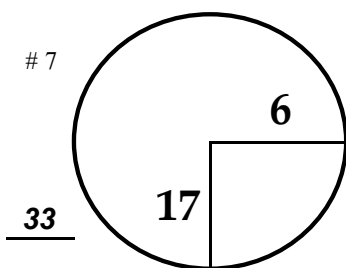

TOURNAMENT

COURSE

PGA TOUR HOLE PLACEMENT CHART

For Rules assistance call Claudio Rivas +1(904)501-7553 or JM Gomez +52(222)415-4811