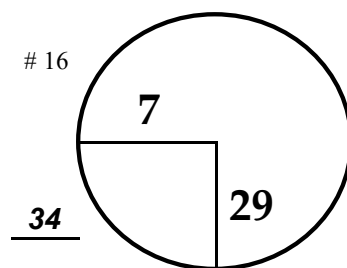

TOURNAMENT

COURSE

PGA TOUR HOLE PLACEMENT CHART

For Rules assistance call Claudio Rivas +1(904)501-7553 or JM Gomez +52(222)415-4811