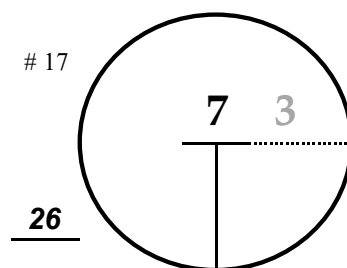

TOURNAMENT

COURSE

PGA TOUR HOLE PLACEMENT CHART

For Rules assistance call Claudio Rivas +1(904)501-7553 or JM Gomez +52(222)415-4811