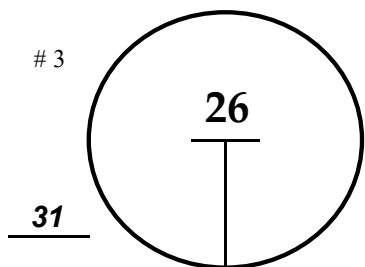

TOURNAMENT

COURSE

PGA TOUR HOLE PLACEMENT CHART

For Rules assistance call Claudio Rivas +1(904)501-7553 or JM Gomez +52(222)415-4811