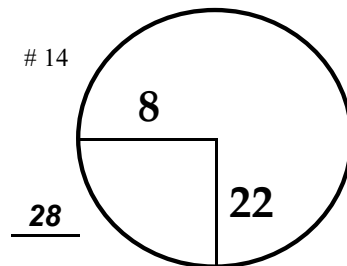

TOURNAMENT

COURSE

PGA TOUR HOLE PLACEMENT CHART

For Rules assistance call Claudio Rivas +1(904)501-7553 or JM Gomez +52(222)415-4811