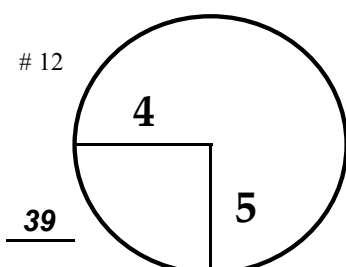

TOURNAMENT

COURSE

PGA TOUR HOLE PLACEMENT CHART

For Rules assistance call Claudio Rivas +1(904)501-7553 or JM Gomez +52(222)415-4811