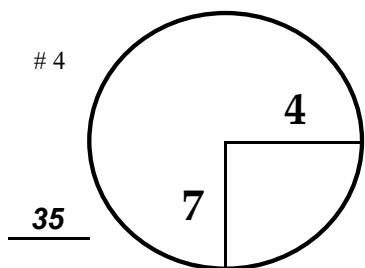

TOURNAMENT

COURSE

PGA TOUR HOLE PLACEMENT CHART

For Rules assistance call Claudio Rivas +1(904)501-7553 or JM Gomez +52(222)415-4811