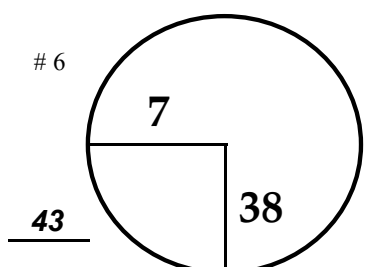

TOURNAMENT

COURSE

PGA TOUR HOLE PLACEMENT CHART

For Rules assistance call Claudio Rivas +1(904)501-7553 or JM Gomez +52(222)415-4811