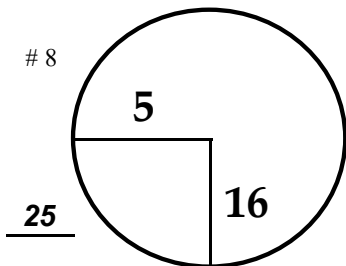

TOURNAMENT

COURSE

PGA TOUR HOLE PLACEMENT CHART

For Rules assistance call Claudio Rivas +1(904)501-7553 or JM Gomez +52(222)415-4811