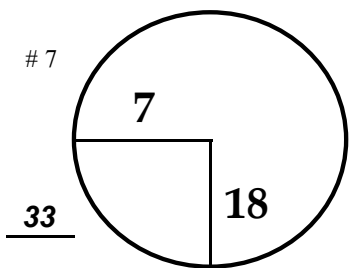

TOURNAMENT

COURSE

PGA TOUR HOLE PLACEMENT CHART

For Rules assistance call Claudio Rivas +1(904)501-7553 or JM Gomez +52(222)415-4811