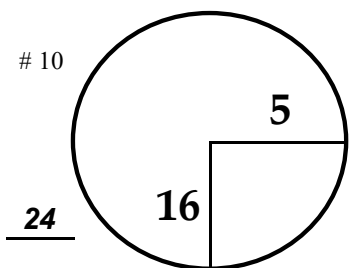

TOURNAMENT

COURSE

PGA TOUR HOLE PLACEMENT CHART

For Rules assistance call Claudio Rivas +1(904)501-7553 or JM Gomez +52(222)415-4811