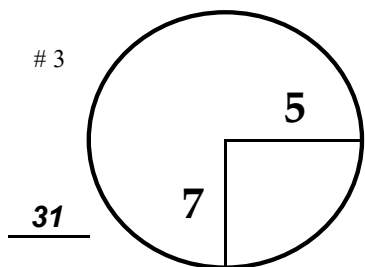

TOURNAMENT

COURSE

PGA TOUR HOLE PLACEMENT CHART

For Rules assistance call Claudio Rivas +1(904)501-7553 or JM Gomez +52(222)415-4811