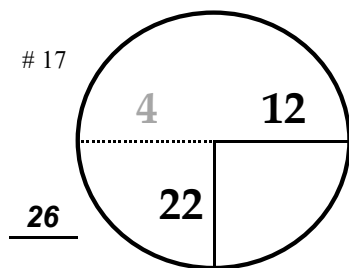

TOURNAMENT

COURSE

PGA TOUR HOLE PLACEMENT CHART

For Rules assistance call Claudio Rivas +1(904)501-7553 or JM Gomez +52(222)415-4811