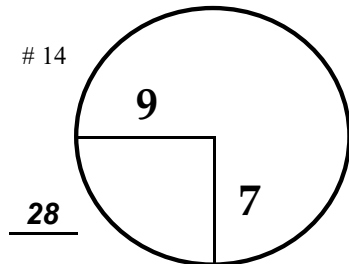

TOURNAMENT

COURSE

PGA TOUR HOLE PLACEMENT CHART

For Rules assistance call Claudio Rivas +1(904)501-7553 or JM Gomez +52(222)415-4811