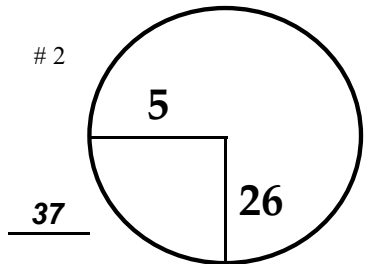

TOURNAMENT

COURSE

PGA TOUR HOLE PLACEMENT CHART

For Rules assistance call Claudio Rivas +1(904)501-7553 or JM Gomez +52(222)415-4811