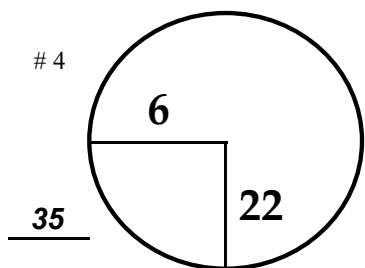

TOURNAMENT

COURSE

PGA TOUR HOLE PLACEMENT CHART

For Rules assistance call Claudio Rivas +1(904)501-7553 or JM Gomez +52(222)415-4811