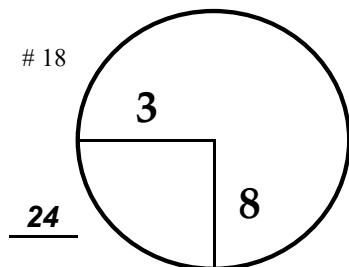

TOURNAMENT

COURSE

PGA TOUR HOLE PLACEMENT CHART

For Rules assistance call Claudio Rivas +1(904)501-7553 or JM Gomez +52(222)415-4811