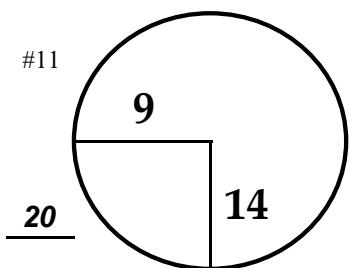

TOURNAMENT

COURSE

PGA TOUR HOLE PLACEMENT CHART

For Rules assistance call Claudio Rivas +1(904)501-7553 or JM Gomez +52(222)415-4811