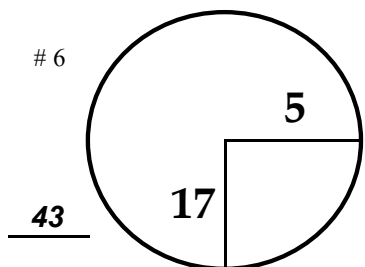

TOURNAMENT

COURSE

PGA TOUR HOLE PLACEMENT CHART

For Rules assistance call Claudio Rivas +1(904)501-7553 or JM Gomez +52(222)415-4811