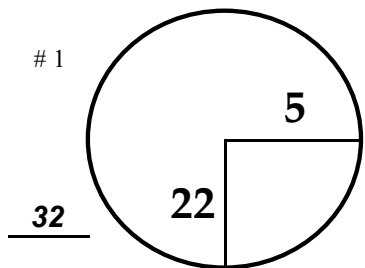

TOURNAMENT

COURSE

PGA TOUR HOLE PLACEMENT CHART

For Rules assistance call Claudio Rivas +1(904)501-7553 or JM Gomez +52(222)415-4811