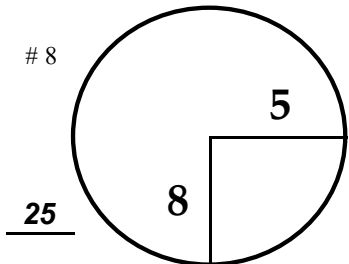

TOURNAMENT

COURSE

PGA TOUR HOLE PLACEMENT CHART

For Rules assistance call Claudio Rivas +1(904)501-7553 or JM Gomez +52(222)415-4811