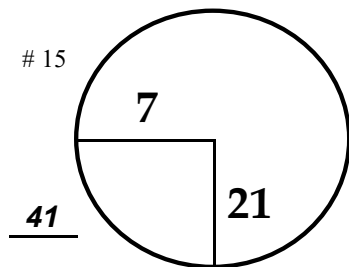

TOURNAMENT

COURSE

PGA TOUR HOLE PLACEMENT CHART

For Rules assistance call Claudio Rivas +1(904)501-7553 or JM Gomez +52(222)415-4811