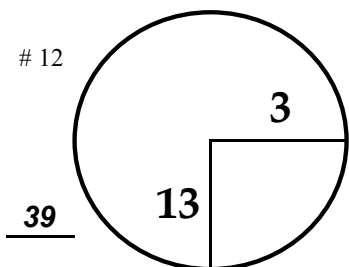

TOURNAMENT

COURSE

PGA TOUR HOLE PLACEMENT CHART

For Rules assistance call Claudio Rivas +1(904)501-7553 or JM Gomez +52(222)415-4811