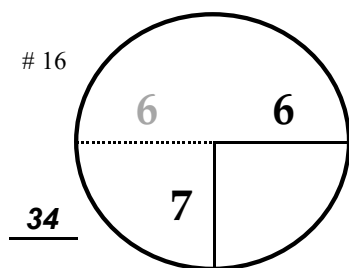

TOURNAMENT

COURSE

PGA TOUR HOLE PLACEMENT CHART

For Rules assistance call Claudio Rivas +1(904)501-7553 or JM Gomez +52(222)415-4811