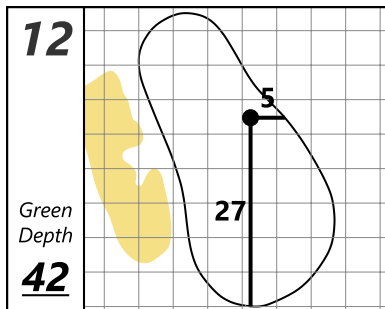

LECOM Suncoast Classic

Lakewood National GC