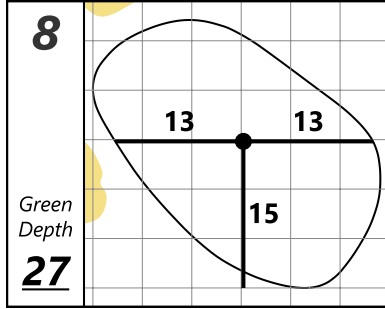

LECOM Suncoast Classic

Lakewood National GC