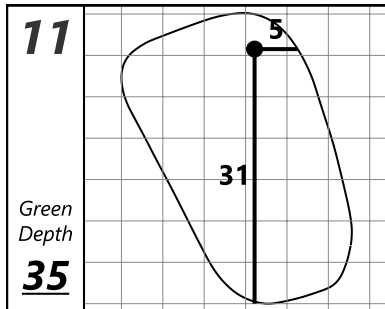

LECOM Suncoast Classic

Lakewood National GC