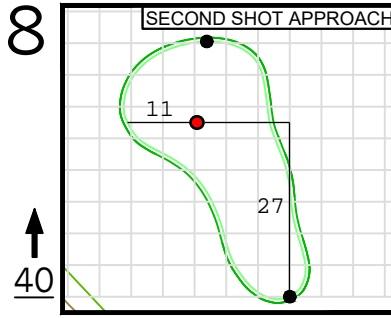

Round 1 Hole Locations

Thursday, 04/11/24

Green diagram grids represent 5 square yards. / Black dots represent green front and back. / Each tee tick mark represents 5 yards.