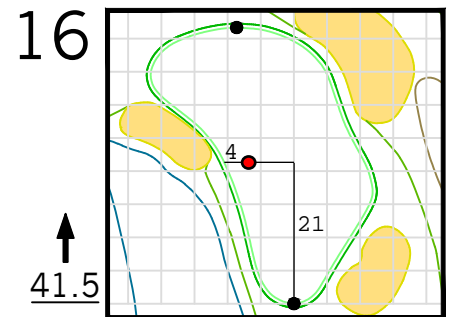

Round 1 Hole Locations

Thursday, 04/11/24

Green diagram grids represent 5 square yards. / Black dots represent green front and back. / Each tee tick mark represents 5 yards.