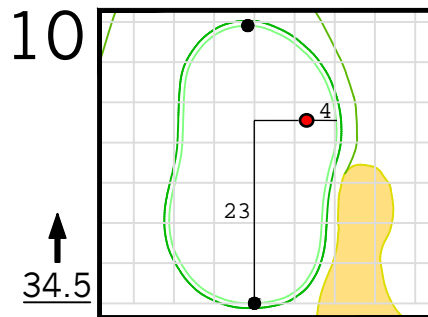

Round 1 Hole Locations

Thursday, 04/11/24

Green diagram grids represent 5 square yards. / Black dots represent green front and back. / Each tee tick mark represents 5 yards.