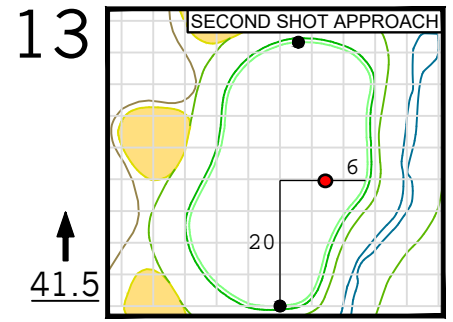

Round 1 Hole Locations

Thursday, 04/11/24

Green diagram grids represent 5 square yards. / Black dots represent green front and back. / Each tee tick mark represents 5 yards.