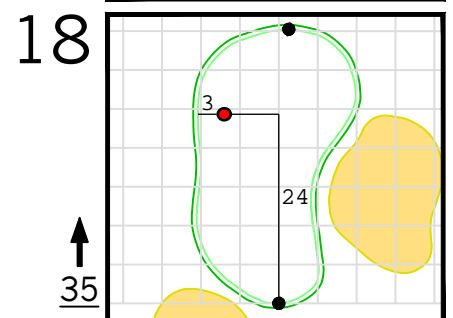

Round 1 Hole Locations

Thursday, 04/11/24

Green diagram grids represent 5 square yards. / Black dots represent green front and back. / Each tee tick mark represents 5 yards.