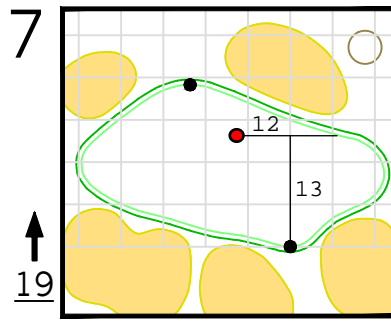

Round 1 Hole Locations

Thursday, 04/11/24

Green diagram grids represent 5 square yards. / Black dots represent green front and back. / Each tee tick mark represents 5 yards.