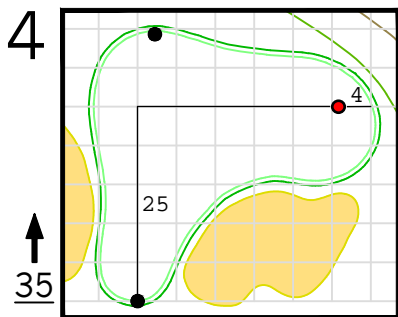

Round 1 Hole Locations

Thursday, 04/11/24

Green diagram grids represent 5 square yards. / Black dots represent green front and back. / Each tee tick mark represents 5 yards.