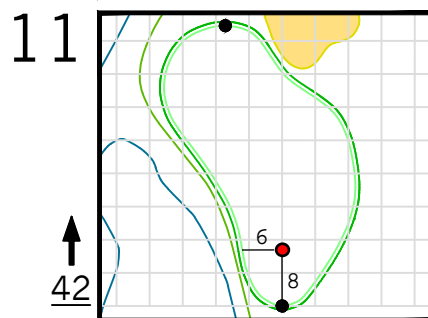

Round 1 Hole Locations

Thursday, 04/11/24

Green diagram grids represent 5 square yards. / Black dots represent green front and back. / Each tee tick mark represents 5 yards.