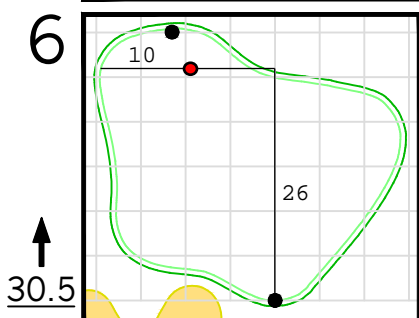

Round 1 Hole Locations

Thursday, 04/11/24

Green diagram grids represent 5 square yards. / Black dots represent green front and back. / Each tee tick mark represents 5 yards.