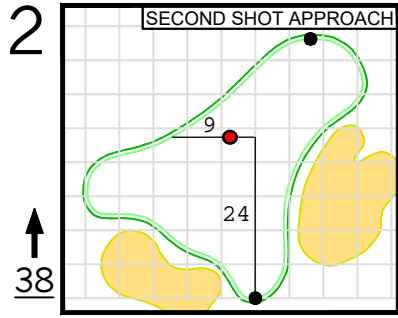

Round 1 Hole Locations

Thursday, 04/11/24

Green diagram grids represent 5 square yards. / Black dots represent green front and back. / Each tee tick mark represents 5 yards.