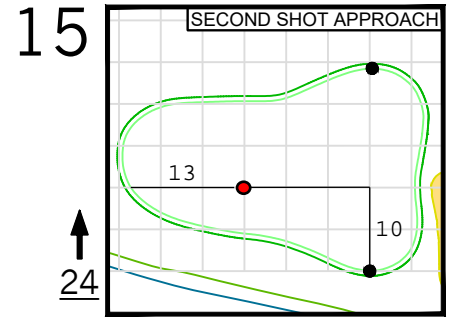

Round 1 Hole Locations

Thursday, 04/11/24

Green diagram grids represent 5 square yards. / Black dots represent green front and back. / Each tee tick mark represents 5 yards.