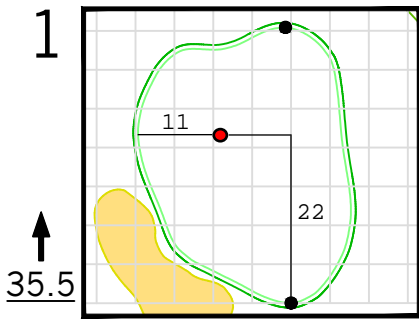

Round 1 Hole Locations

Thursday, 04/11/24

Green diagram grids represent 5 square yards. / Black dots represent green front and back. / Each tee tick mark represents 5 yards.