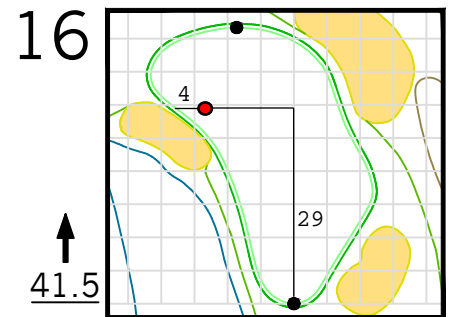

Round 4 Hole Locations

Sunday, 04/14/24

Green diagram grids represent 5 square yards. / Black dots represent green front and back. / Each tee tick mark represents 5 yards.