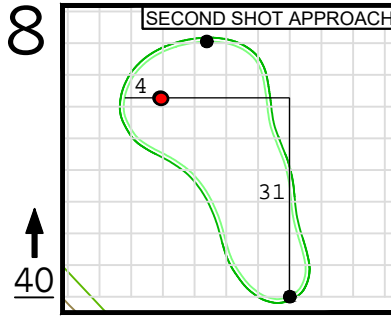

Round 4 Hole Locations

Sunday, 04/14/24

Green diagram grids represent 5 square yards. / Black dots represent green front and back. / Each tee tick mark represents 5 yards.