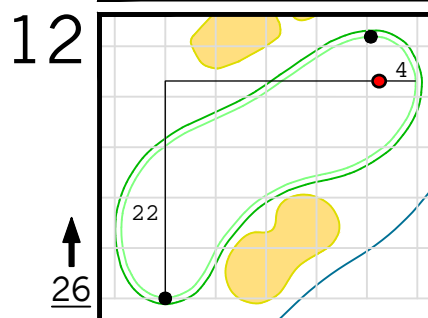

Round 4 Hole Locations

Sunday, 04/14/24

Green diagram grids represent 5 square yards. / Black dots represent green front and back. / Each tee tick mark represents 5 yards.