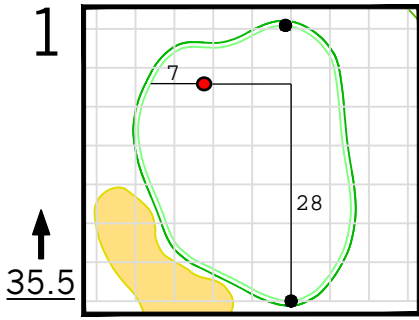

Round 4 Hole Locations

Sunday, 04/14/24

Green diagram grids represent 5 square yards. / Black dots represent green front and back. / Each tee tick mark represents 5 yards.