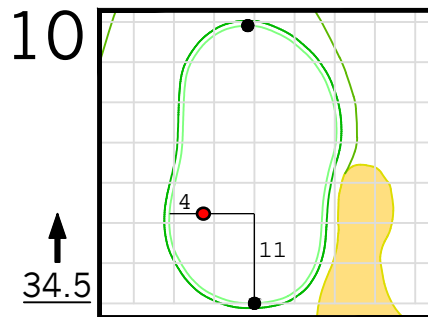

Round 4 Hole Locations

Sunday, 04/14/24

Green diagram grids represent 5 square yards. / Black dots represent green front and back. / Each tee tick mark represents 5 yards.