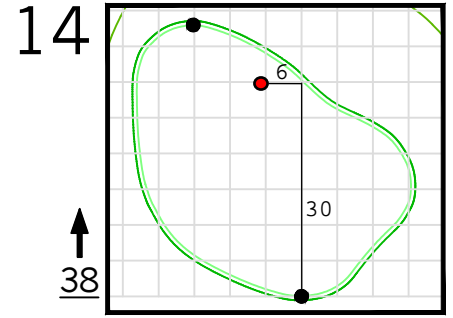

Round 4 Hole Locations

Sunday, 04/14/24

Green diagram grids represent 5 square yards. / Black dots represent green front and back. / Each tee tick mark represents 5 yards.