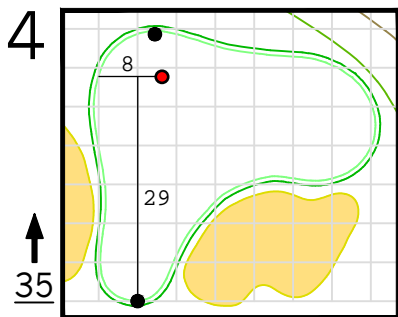

Round 4 Hole Locations

Sunday, 04/14/24

Green diagram grids represent 5 square yards. / Black dots represent green front and back. / Each tee tick mark represents 5 yards.