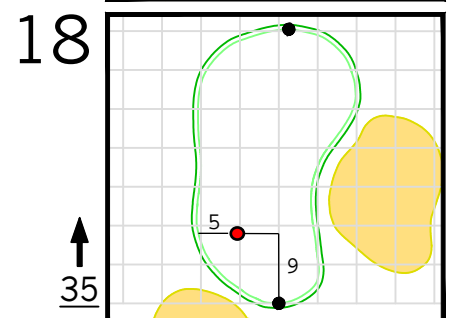

Round 4 Hole Locations

Sunday, 04/14/24

Green diagram grids represent 5 square yards. / Black dots represent green front and back. / Each tee tick mark represents 5 yards.