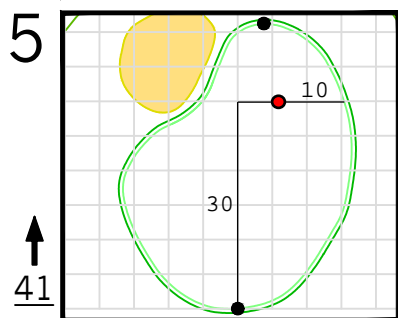

Round 4 Hole Locations

Sunday, 04/14/24

Green diagram grids represent 5 square yards. / Black dots represent green front and back. / Each tee tick mark represents 5 yards.