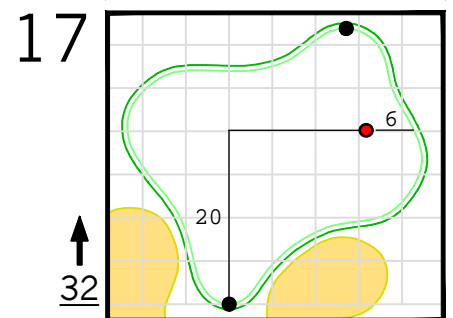

Round 4 Hole Locations

Sunday, 04/14/24

Green diagram grids represent 5 square yards. / Black dots represent green front and back. / Each tee tick mark represents 5 yards.