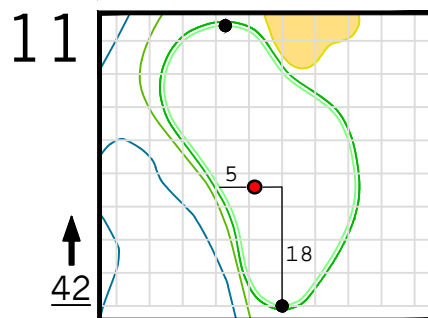

Round 4 Hole Locations

Sunday, 04/14/24

Green diagram grids represent 5 square yards. / Black dots represent green front and back. / Each tee tick mark represents 5 yards.