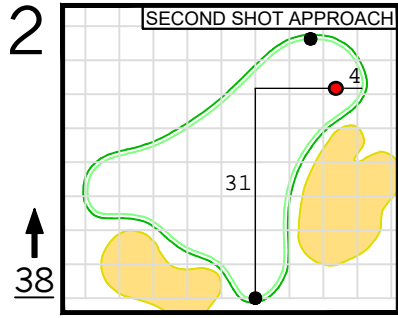

Round 4 Hole Locations

Sunday, 04/14/24

Green diagram grids represent 5 square yards. / Black dots represent green front and back. / Each tee tick mark represents 5 yards.