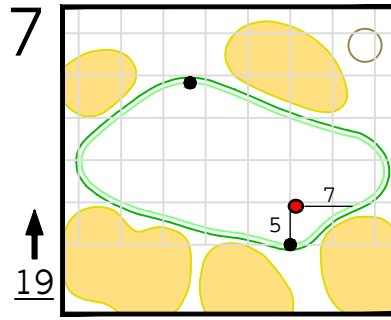

Round 4 Hole Locations

Sunday, 04/14/24

Green diagram grids represent 5 square yards. / Black dots represent green front and back. / Each tee tick mark represents 5 yards.