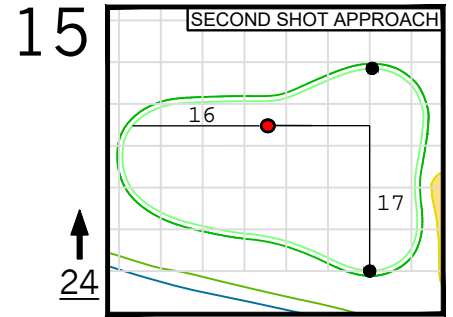

Round 4 Hole Locations

Sunday, 04/14/24

Green diagram grids represent 5 square yards. / Black dots represent green front and back. / Each tee tick mark represents 5 yards.