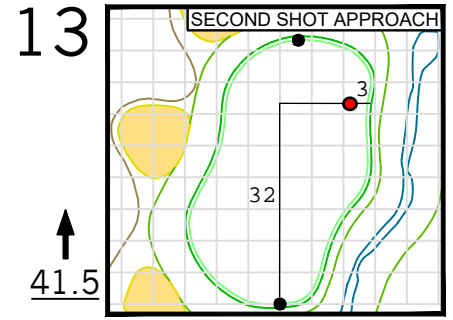

Round 4 Hole Locations

Sunday, 04/14/24

Green diagram grids represent 5 square yards. / Black dots represent green front and back. / Each tee tick mark represents 5 yards.