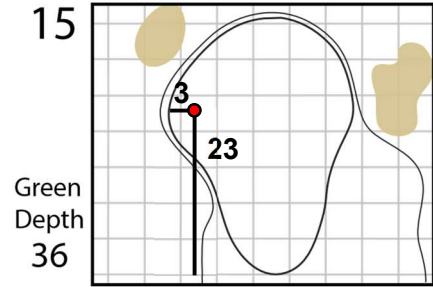

Round 2

Saturday
June 8, 2024

University Ridge
Golf Course

Location in yardage book from which the green illustration is drawn and measured.