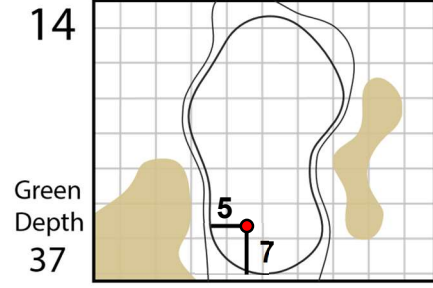

Round 2

Saturday
June 8, 2024

University Ridge
Golf Course

Location in yardage book from which the green illustration is drawn and measured.