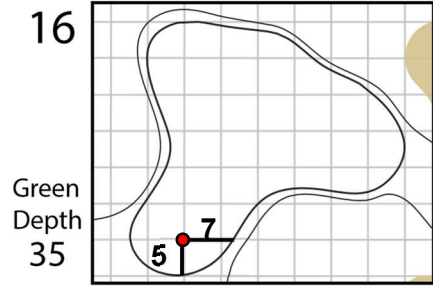

Round 2

Saturday
June 8, 2024

University Ridge
Golf Course

Location in yardage book from which the green illustration is drawn and measured.