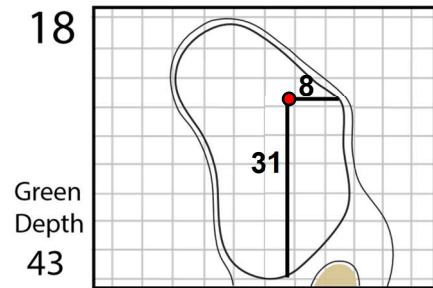

Round 2

Saturday
June 8, 2024

University Ridge
Golf Course

Location in yardage book from which the green illustration is drawn and measured.