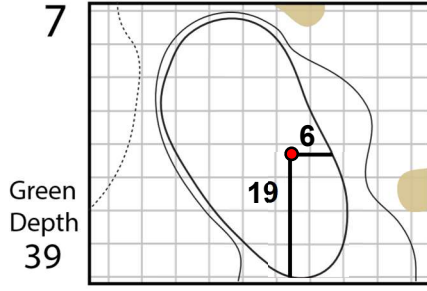

Round 2

Saturday
June 8, 2024

University Ridge
Golf Course

Location in yardage book from which the green illustration is drawn and measured.