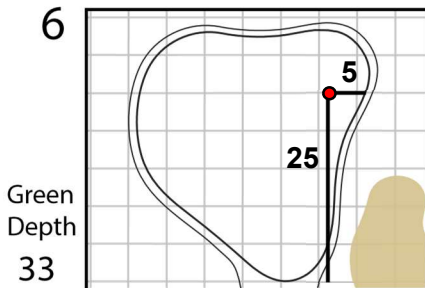

Round 2

Saturday
June 8, 2024

University Ridge
Golf Course

Location in yardage book from which the green illustration is drawn and measured.