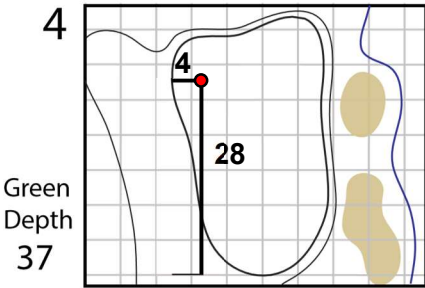

Round 2

Saturday
June 8, 2024

University Ridge
Golf Course

Location in yardage book from which the green illustration is drawn and measured.