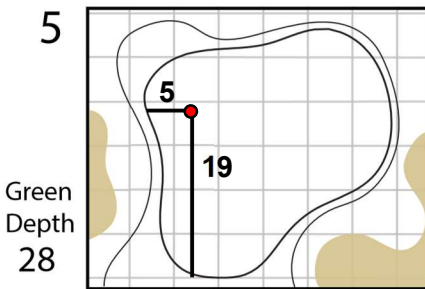

Round 2

Saturday
June 8, 2024

University Ridge
Golf Course

Location in yardage book from which the green illustration is drawn and measured.