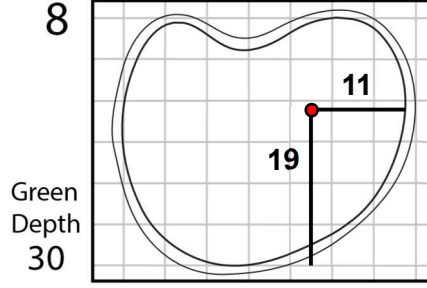

Round 2

Saturday
June 8, 2024

University Ridge
Golf Course

Location in yardage book from which the green illustration is drawn and measured.