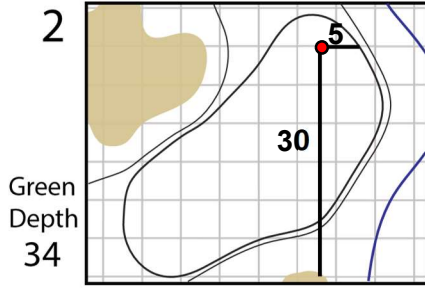

Round 2

Saturday
June 8, 2024

University Ridge
Golf Course

Location in yardage book from which the green illustration is drawn and measured.