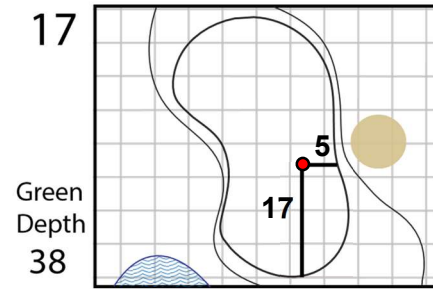

Round 2

Saturday
June 8, 2024

University Ridge
Golf Course

Location in yardage book from which the green illustration is drawn and measured.