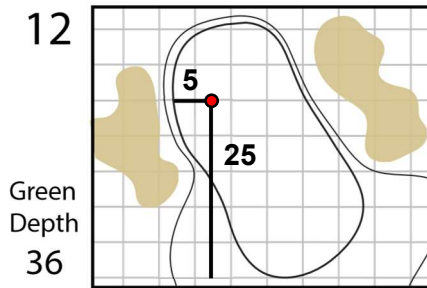

Round 2

Saturday
June 8, 2024

University Ridge
Golf Course

Location in yardage book from which the green illustration is drawn and measured.