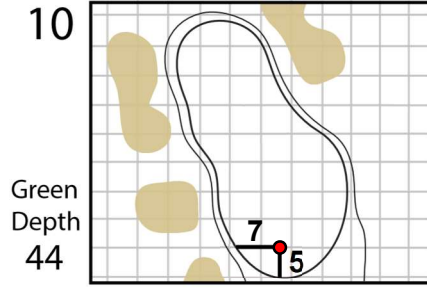

Round 2

Saturday
June 8, 2024

University Ridge
Golf Course

Location in yardage book from which the green illustration is drawn and measured.