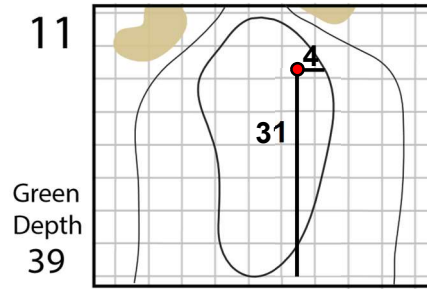

Round 2

Saturday
June 8, 2024

University Ridge
Golf Course

Location in yardage book from which the green illustration is drawn and measured.