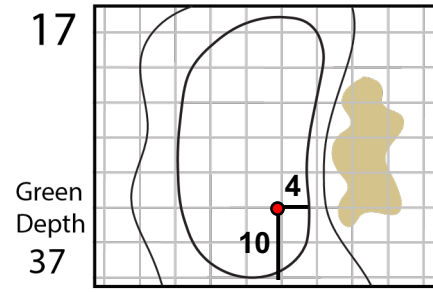

Round 1

Tuesday
December 3, 2024

PGA
CHAMPIONS

2025 PGA TOUR Champions
Qualifying Tournament – Final Stage
TPC Scottsdale – Champions Course

⊕ Location in yardage book from which the green illustration is drawn and measured.