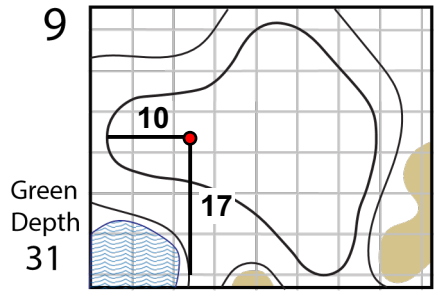

Round 1

Tuesday
December 3, 2024

PGA
CHAMPIONS

2025 PGA TOUR Champions
Qualifying Tournament – Final Stage
TPC Scottsdale – Champions Course

⊕ Location in yardage book from which the green illustration is drawn and measured.