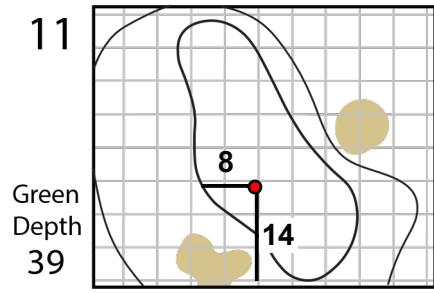

Round 1

Tuesday
December 3, 2024

PGA
CHAMPIONS

2025 PGA TOUR Champions
Qualifying Tournament – Final Stage
TPC Scottsdale – Champions Course

⊕ Location in yardage book from which the green illustration is drawn and measured.