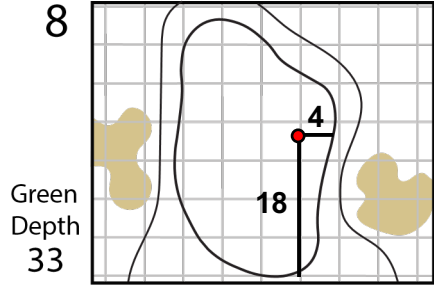

Round 1

Tuesday
December 3, 2024

PGA
CHAMPIONS

2025 PGA TOUR Champions
Qualifying Tournament – Final Stage
TPC Scottsdale – Champions Course

⊕ Location in yardage book from which the green illustration is drawn and measured.