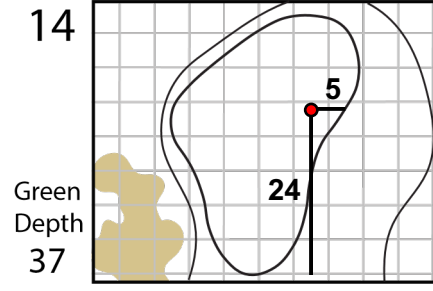

Round 1

Tuesday
December 3, 2024

PGA
CHAMPIONS

2025 PGA TOUR Champions
Qualifying Tournament – Final Stage
TPC Scottsdale – Champions Course

⊕ Location in yardage book from which the green illustration is drawn and measured.