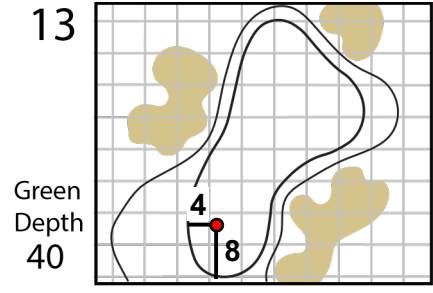

Round 1

Tuesday
December 3, 2024

PGA
CHAMPIONS

2025 PGA TOUR Champions
Qualifying Tournament – Final Stage
TPC Scottsdale – Champions Course

⊕ Location in yardage book from which the green illustration is drawn and measured.