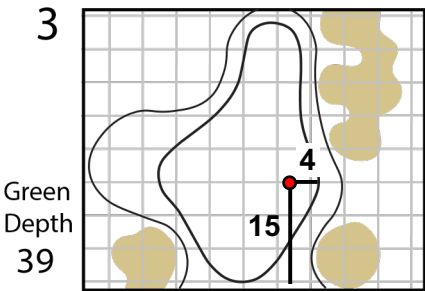

Round 1

Tuesday
December 3, 2024

PGA
CHAMPIONS

2025 PGA TOUR Champions
Qualifying Tournament – Final Stage
TPC Scottsdale – Champions Course

⊕ Location in yardage book from which the green illustration is drawn and measured.