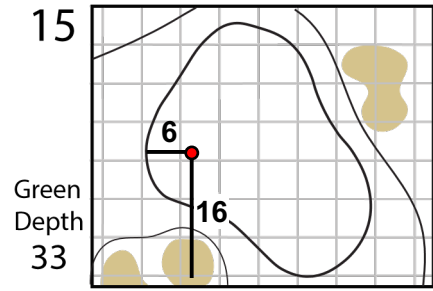

Round 1

Tuesday
December 3, 2024

PGA
CHAMPIONS

2025 PGA TOUR Champions
Qualifying Tournament – Final Stage
TPC Scottsdale – Champions Course

⊕ Location in yardage book from which the green illustration is drawn and measured.