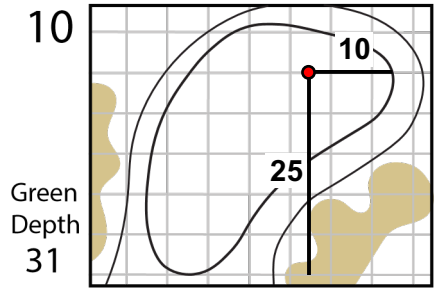

Round 1

Tuesday
December 3, 2024

PGA
CHAMPIONS

2025 PGA TOUR Champions
Qualifying Tournament – Final Stage
TPC Scottsdale – Champions Course

⊕ Location in yardage book from which the green illustration is drawn and measured.