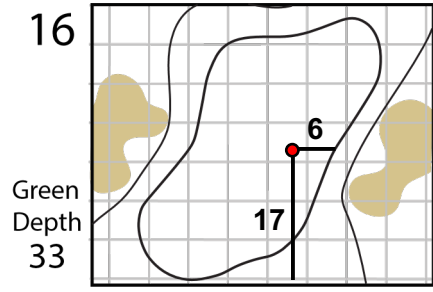

Round 1

Tuesday
December 3, 2024

PGA
CHAMPIONS

2025 PGA TOUR Champions
Qualifying Tournament – Final Stage
TPC Scottsdale – Champions Course

⊕ Location in yardage book from which the green illustration is drawn and measured.