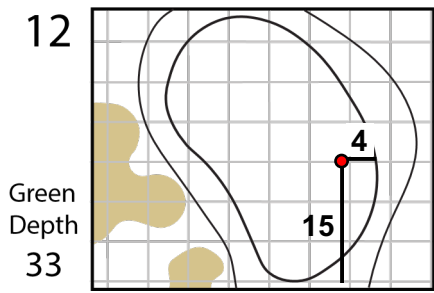

Round 1

Tuesday
December 3, 2024

PGA
CHAMPIONS

2025 PGA TOUR Champions
Qualifying Tournament – Final Stage
TPC Scottsdale – Champions Course

⊕ Location in yardage book from which the green illustration is drawn and measured.