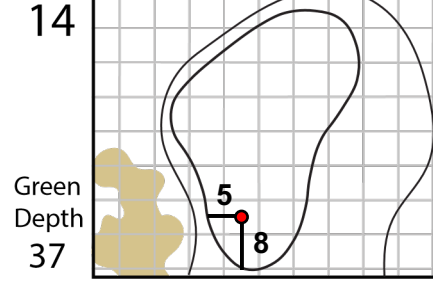

Round 2

Wednesday
December 4, 2024

PGA
CHAMPIONS

2025 PGA TOUR Champions
Qualifying Tournament – Final Stage
TPC Scottsdale – Champions Course

⊕ Location in yardage book from which the green illustration is drawn and measured.