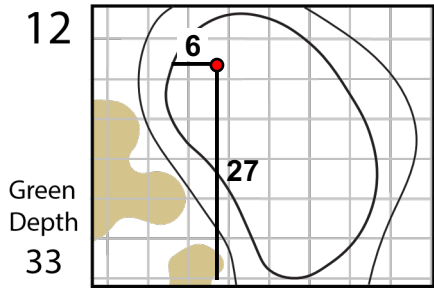

Round 2

Wednesday
December 4, 2024

PGA
CHAMPIONS

2025 PGA TOUR Champions
Qualifying Tournament – Final Stage
TPC Scottsdale – Champions Course

⊕ Location in yardage book from which the green illustration is drawn and measured.