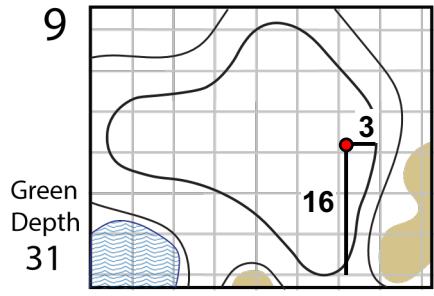

Round 2

Wednesday
December 4, 2024

PGA
CHAMPIONS

2025 PGA TOUR Champions
Qualifying Tournament – Final Stage
TPC Scottsdale – Champions Course

⊕ Location in yardage book from which the green illustration is drawn and measured.