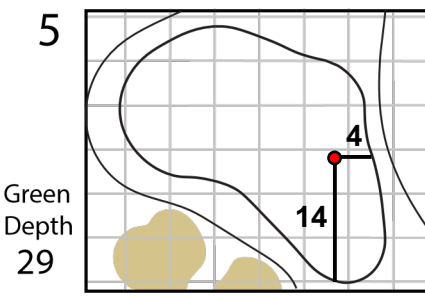

Round 2

Wednesday
December 4, 2024

PGA
CHAMPIONS

2025 PGA TOUR Champions
Qualifying Tournament – Final Stage
TPC Scottsdale – Champions Course

⊕ Location in yardage book from which the green illustration is drawn and measured.