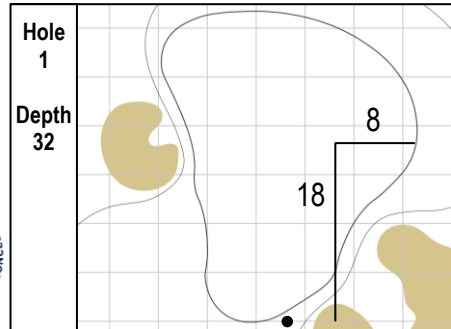

86th Senior PGA Championship
The Concession Golf Club • Bradenton, Florida
Thursday, April 16, 2026 • Round 1

Gridlines are shown at 5 Yard Increments