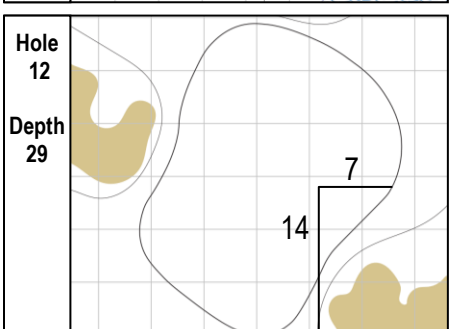

86th Senior PGA Championship
The Concession Golf Club • Bradenton, Florida
Thursday, April 16, 2026 • Round 1

Gridlines are shown at 5 Yard Increments