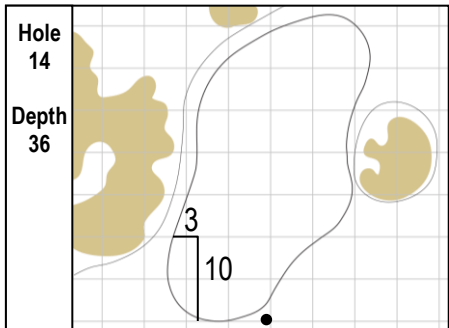

86th Senior PGA Championship
The Concession Golf Club • Bradenton, Florida
Thursday, April 16, 2026 • Round 1

Gridlines are shown at 5 Yard Increments