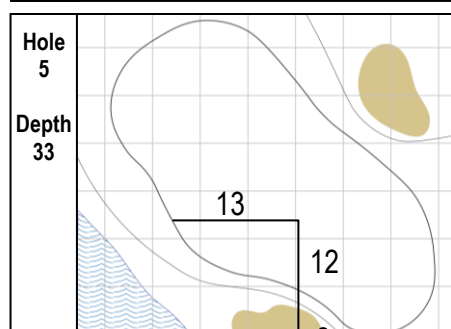

86th Senior PGA Championship
The Concession Golf Club • Bradenton, Florida
Thursday, April 16, 2026 • Round 1

Gridlines are shown at 5 Yard Increments