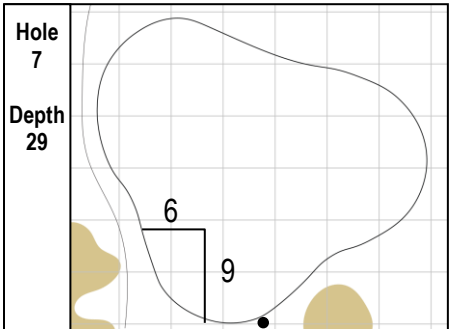

86th Senior PGA Championship
The Concession Golf Club • Bradenton, Florida
Thursday, April 16, 2026 • Round 1

Gridlines are shown at 5 Yard Increments