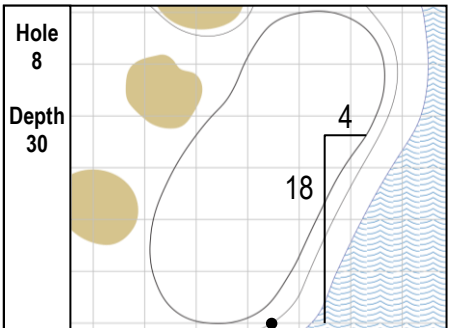

86th Senior PGA Championship
The Concession Golf Club • Bradenton, Florida
Thursday, April 16, 2026 • Round 1

Gridlines are shown at 5 Yard Increments