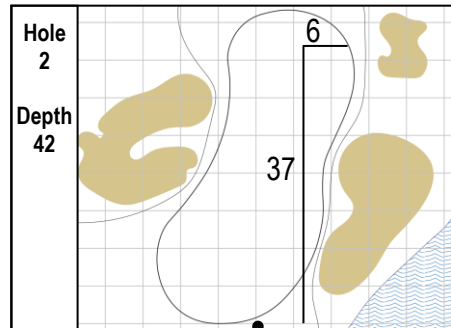

86th Senior PGA Championship
The Concession Golf Club • Bradenton, Florida
Thursday, April 16, 2026 • Round 1

Gridlines are shown at 5 Yard Increments