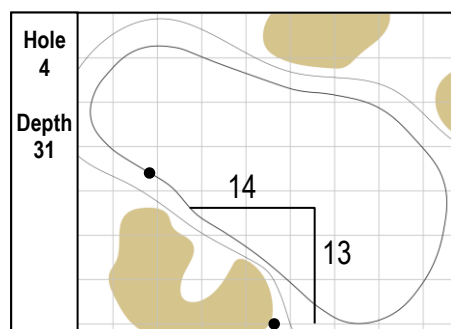

86th Senior PGA Championship
The Concession Golf Club • Bradenton, Florida
Thursday, April 16, 2026 • Round 1

Gridlines are shown at 5 Yard Increments