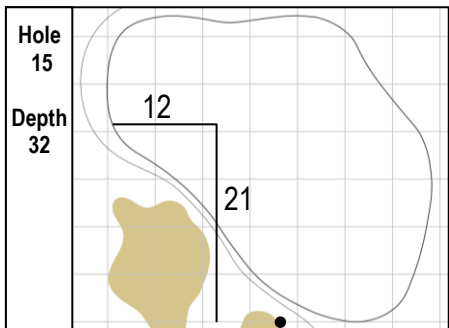

86th Senior PGA Championship
The Concession Golf Club • Bradenton, Florida
Thursday, April 16, 2026 • Round 1

Gridlines are shown at 5 Yard Increments