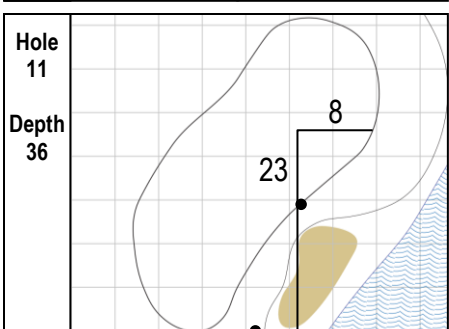

86th Senior PGA Championship
The Concession Golf Club • Bradenton, Florida
Thursday, April 16, 2026 • Round 1

Gridlines are shown at 5 Yard Increments