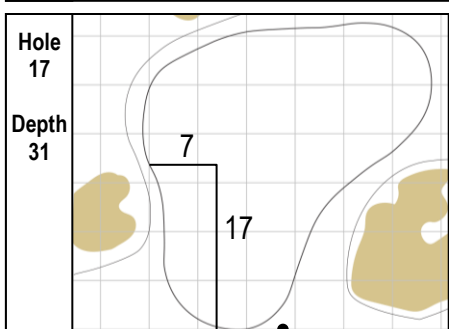

86th Senior PGA Championship
The Concession Golf Club • Bradenton, Florida
Thursday, April 16, 2026 • Round 1

Gridlines are shown at 5 Yard Increments