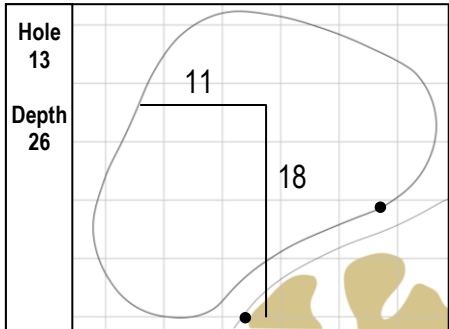

86th Senior PGA Championship
The Concession Golf Club • Bradenton, Florida
Thursday, April 16, 2026 • Round 1

Gridlines are shown at 5 Yard Increments