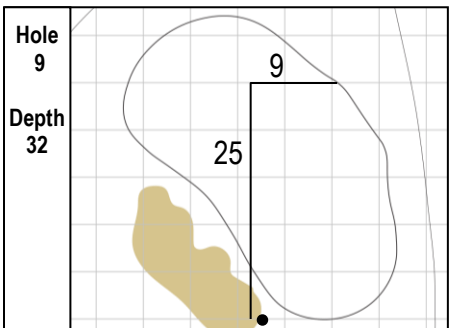

86th Senior PGA Championship
The Concession Golf Club • Bradenton, Florida
Thursday, April 16, 2026 • Round 1

Gridlines are shown at 5 Yard Increments