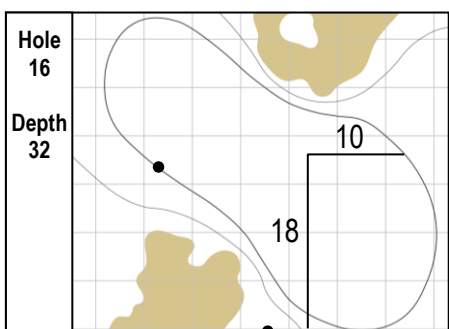

86th Senior PGA Championship
The Concession Golf Club • Bradenton, Florida
Thursday, April 16, 2026 • Round 1

Gridlines are shown at 5 Yard Increments